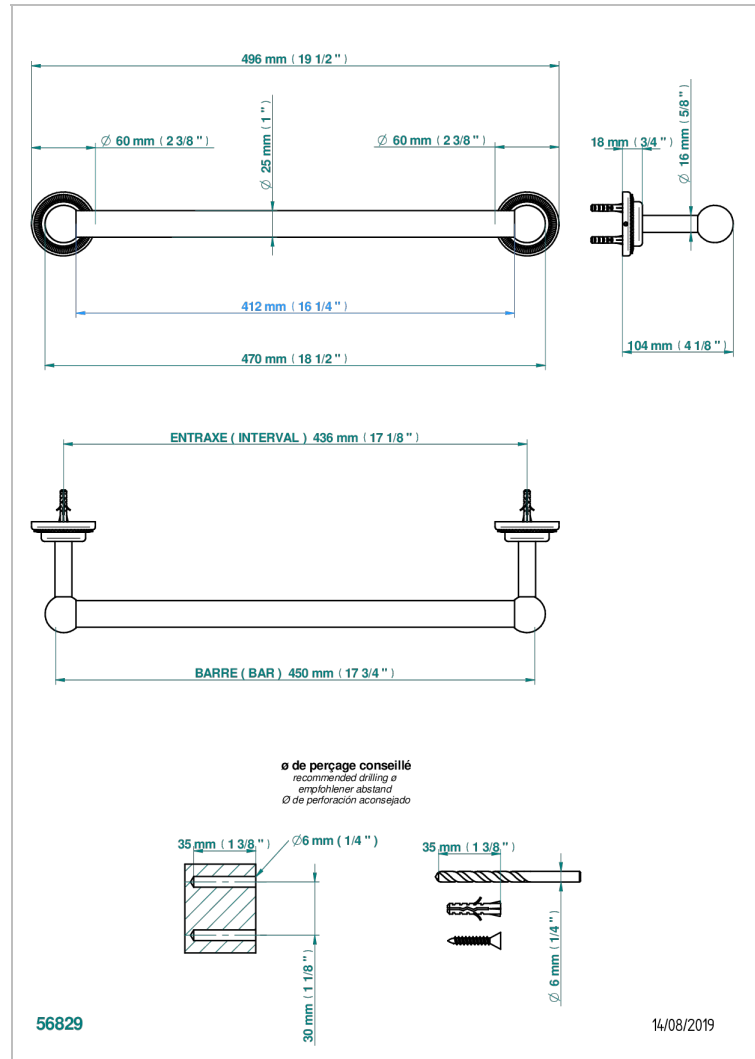

DIPLOMATE ROYALE

U4D-526/45

Bath towel holder, length: 450 mm

CHARACTERISTIC

- Diplome Royale
- Bath towel holder, length: 450 mm

AVAILABLE FINITIONS

Antique nickel - H28
Black ceram - D30
Blush PVD - H62
Brass color PVD - H49
Brown bronze color PVD - F33
Gold color PVD - H52