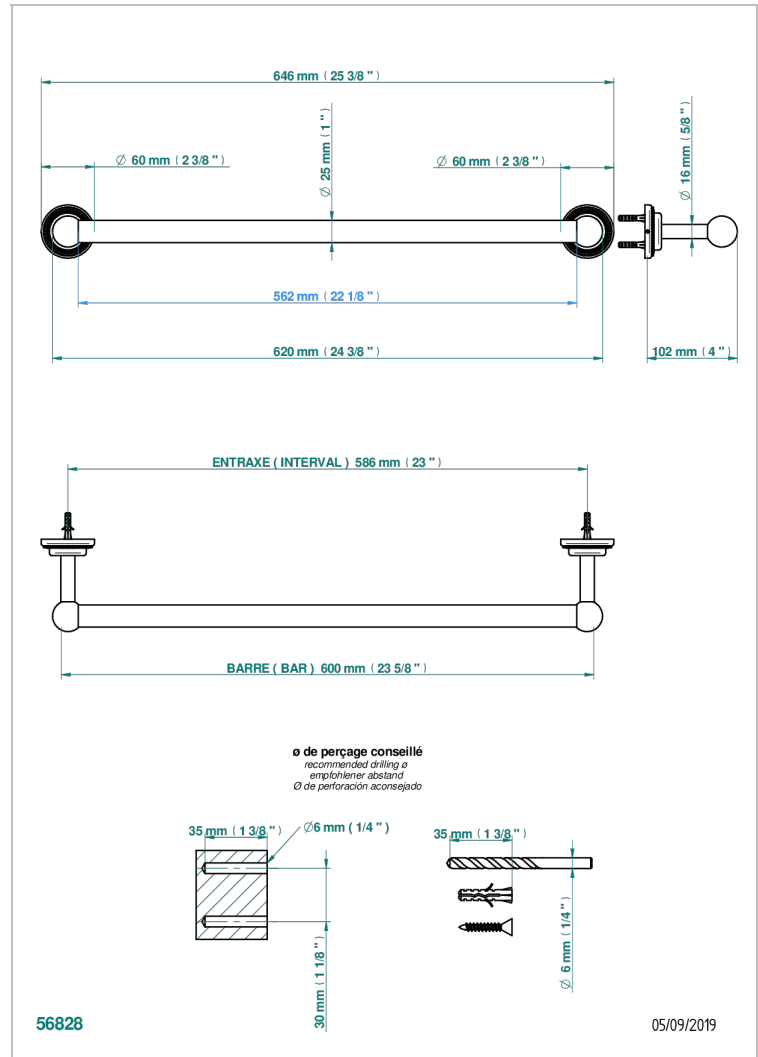

# DIPLOMATE ROYALE

U4D-526/60

Bath towel holder, length: 600 mm

THG<sup>®</sup>  
PARIS

## CARACTERÍSTICAS

- Diplomate Royale
- Bath towel holder, length: 600 mm