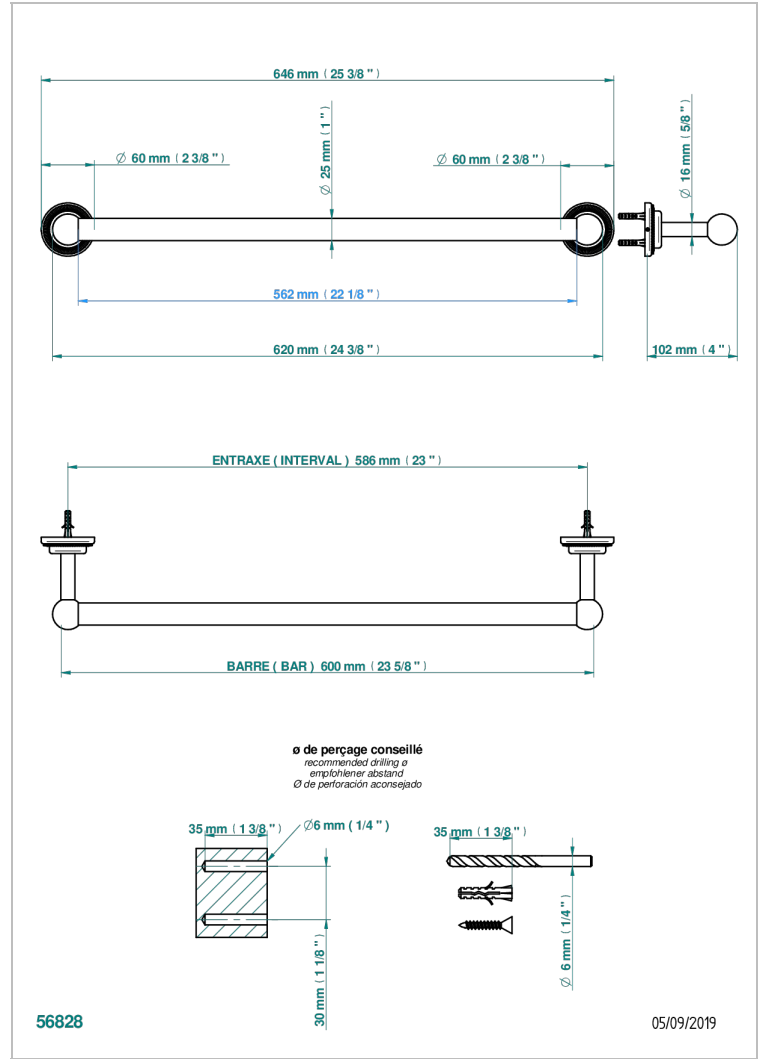

# DIPLOMATE ROYALE

U4D-526/60

Towel bar, 24" long

THG<sup>®</sup>  
PARIS

## CHARACTERISTIC

- Diplome Royale
- Towel bar, 24" long