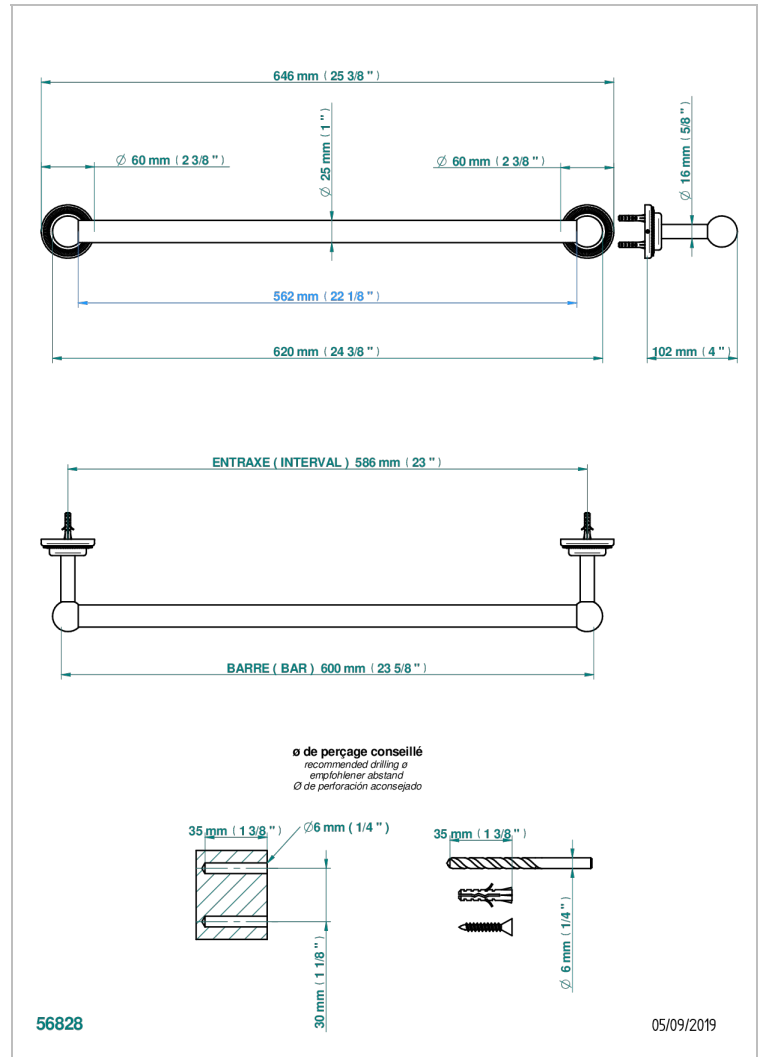

DIPLOMATE ROYALE

U4D-526/60

Bath towel holder, length: 600 mm

THG[®]
PARIS

CHARACTERISTIC

- Diplomate Royale
- Bath towel holder, length: 600 mm

AVAILABLE FINITIONS

Antique nickel - H28
Black ceram - D30
Blush PVD - H62
Brass color PVD - H49
Brown bronze color PVD - F33
Gold color PVD - H52