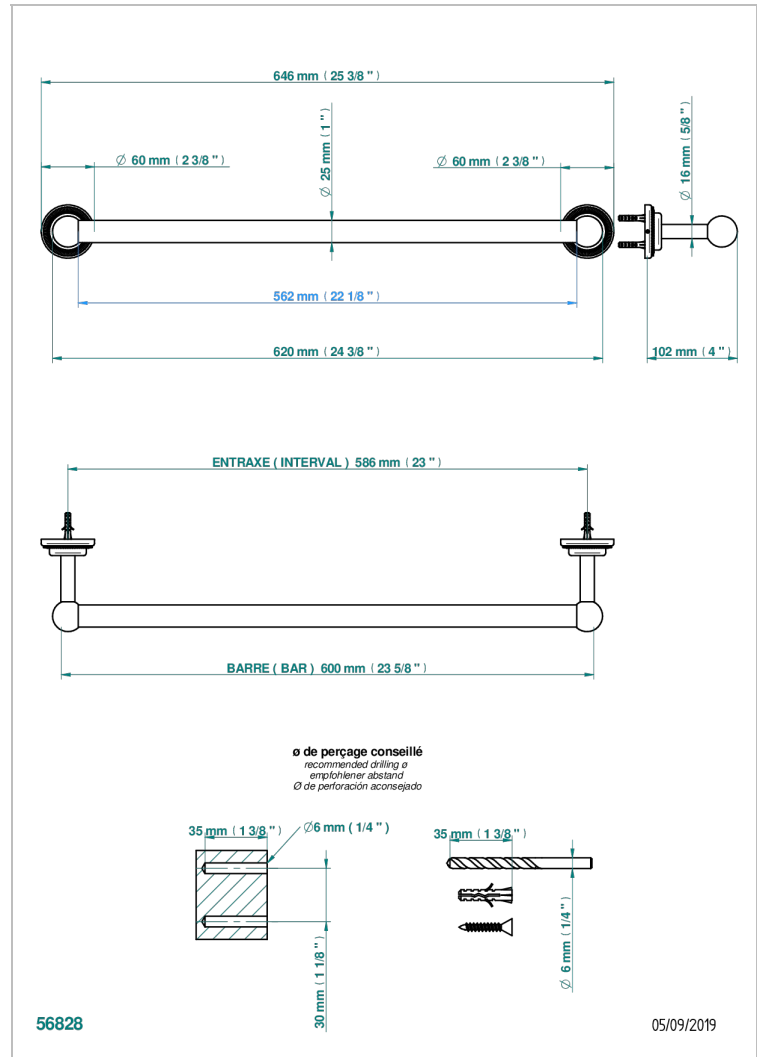

# DIPLOMATE ROYALE

U4D-526/60

Bath towel holder, length: 600 mm

THG<sup>®</sup>  
PARIS

## CARACTERÍSTICAS

- Diplomate Royale
- Bath towel holder, length: 600 mm