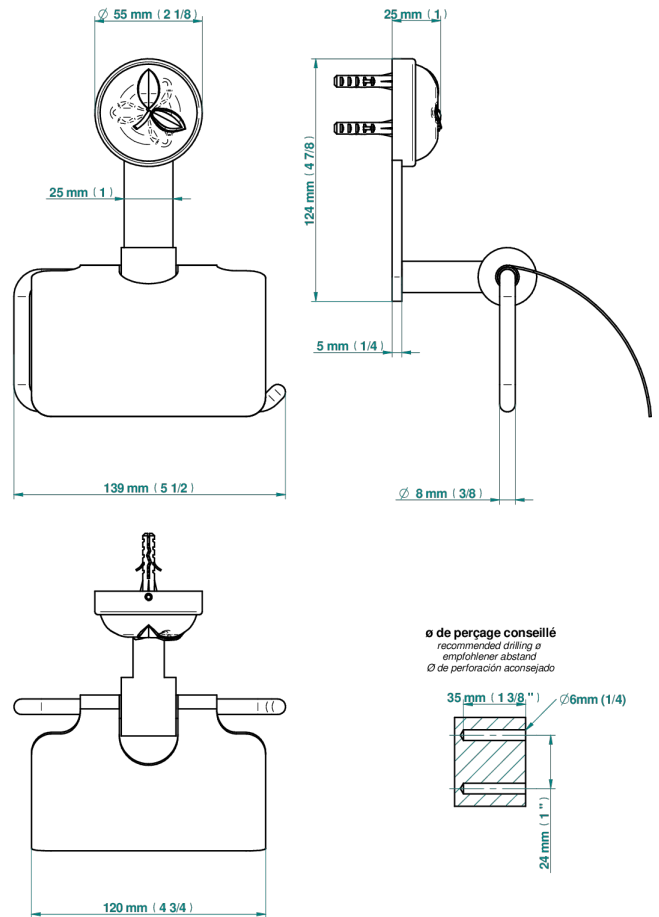

# POMME GOLD LUSTER CRYSTAL

A46-538AC

Toilet paper holder, single mount with cover

56821

31/12/2021

## CHARACTERISTIC

- Pomme Gold luster crystal
- Toilet paper holder, single mount with cover