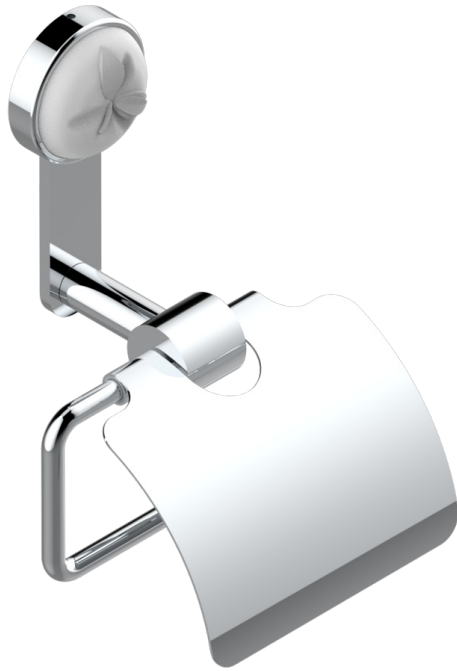

POMME CLEAR SATINY CRYSTAL

A42-538AC

THG
PARIS

Toilet paper holder, single mount with cover

56820

28/12/2021

CHARACTERISTIC

- Pomme Clear satiny crystal
- Toilet paper holder, single mount with cover

AVAILABLE FINITIONS

Black ceram - D30

Blush PVD - H62

Brass color PVD - H49

Brown bronze color PVD - F33

Chrome polished - A02

Chrome polished / gold polished - G02

Copper antique matt, coated - H07