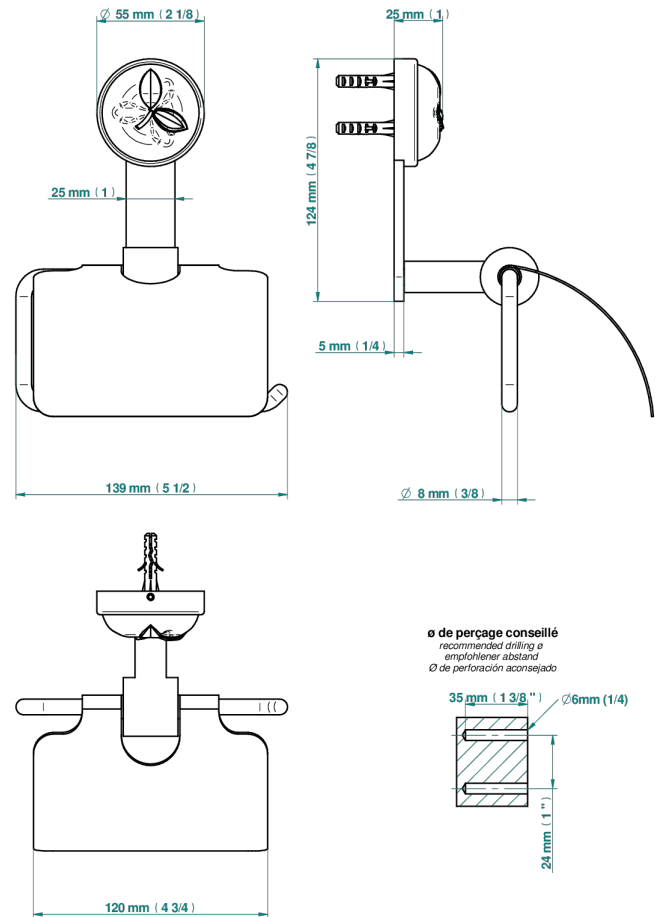

POMME CLEAR SATINY CRYSTAL

A42-538AC

THG
PARIS

Toilet paper holder, single mount with cover

56820

28/12/2021

CHARACTERISTIC

- Pomme Clear satiny crystal
- Toilet paper holder, single mount with cover