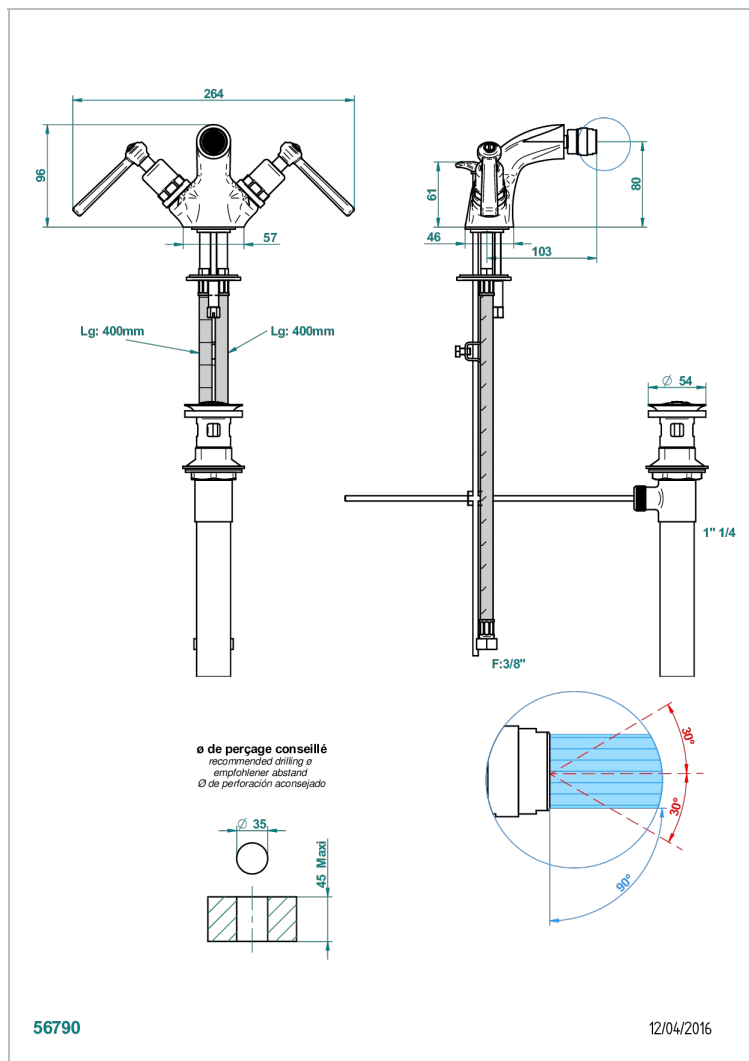

SAINT-GERMAIN WITH LEVER HANDLES

G7D-3202/US

Single hole bidet faucet with drain

CHARACTERISTIC

- ASME : ASME A112.18.1-2011/CSA B125.1-11

STANDARDS

AVAILABLE FINITIONS

Black ceram - D30
Blush PVD - H62
Brass color PVD - H49
Brown bronze color PVD - F33
Chrome polished - A02
Chrome polished / gold polished - G02