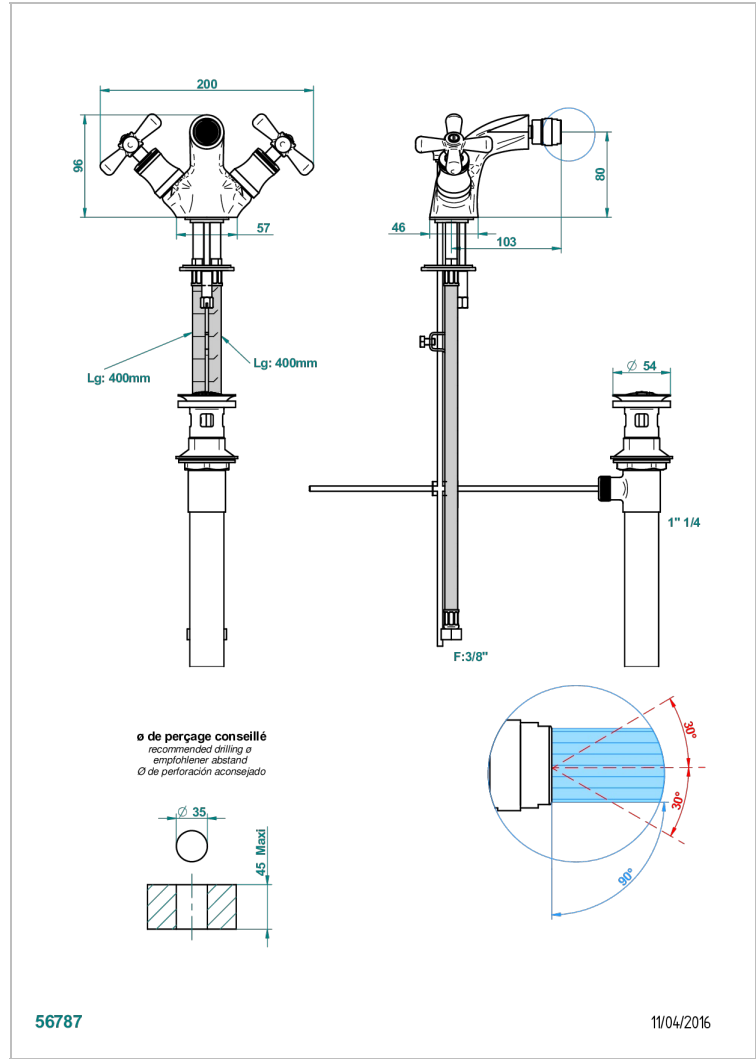

BEAUBOURG WITH LEVER HANDLES

G7B-3202/US

Single hole bidet faucet with drain

CHARACTERISTIC

- ASME : ASME A112.18.1-2011/CSA B125.1-11

STANDARDS

AVAILABLE FINITIONS

Black ceram - D30
Blush PVD - H62
Brass color PVD - H49
Brown bronze color PVD - F33
Chrome polished - A02
Chrome polished / gold polished - G02