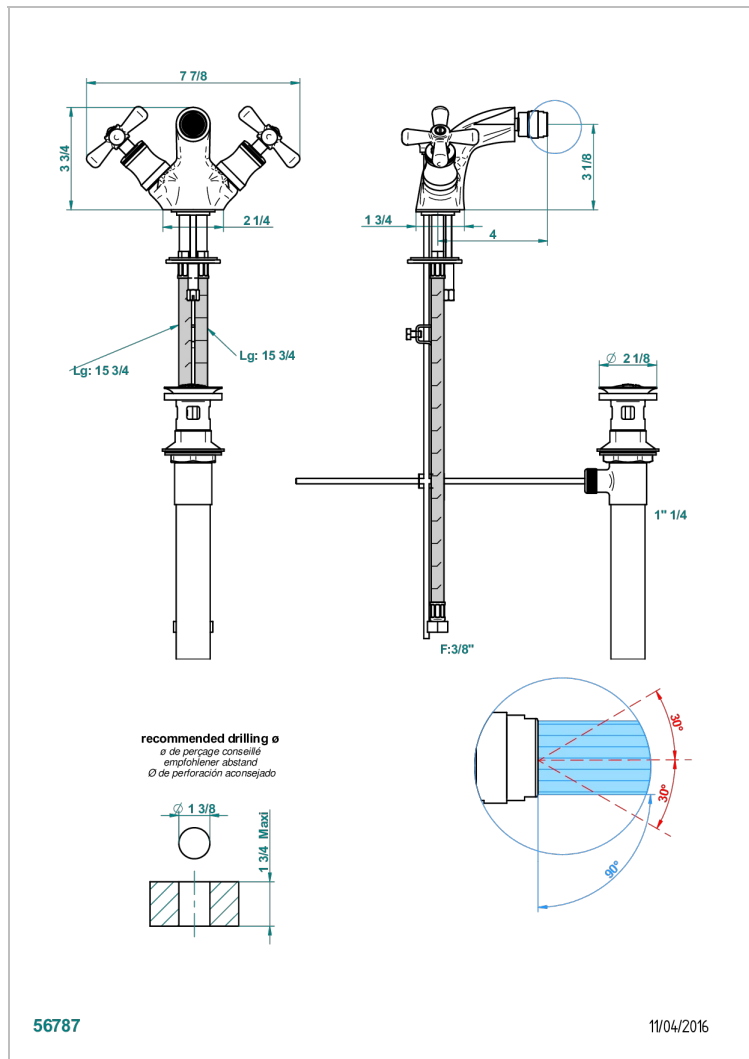

BEAUBOURG WITH LEVER HANDLES

G7B-3202/US

Single hole bidet faucet with drain

CHARACTERISTIC

- ASME : ASME A112.18.1-2011/CSA B125.1-11

STANDARDS

AVAILABLE FINITIONS

Black ceram - D30
Blush PVD - H62
Brass color PVD - H49
Brown bronze color PVD - F33
Chrome polished - A02
Chrome polished / gold polished - G02