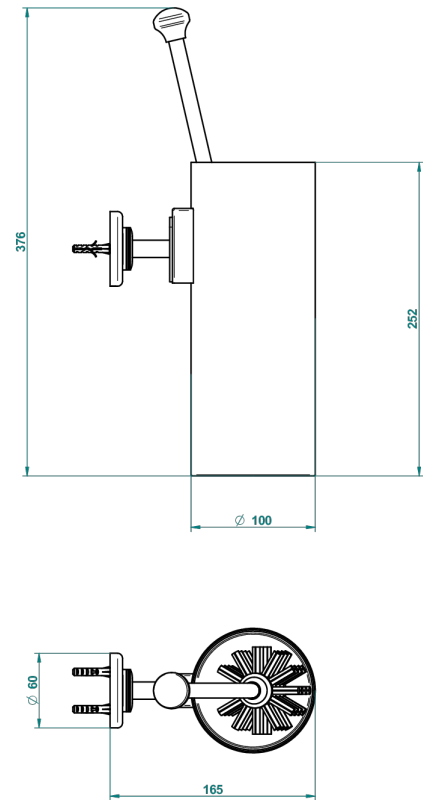

# BEAUBOURG WITH LEVER HANDLES

G7B-4720

Wall mounted toilet brush holder

THG<sup>®</sup>  
PARIS

56751

16/07/2015

## CHARACTERISTIC

- Beaubourg with lever handles
- Wall mounted toilet brush holder