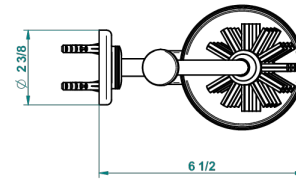

BEAUBOURG WITH LEVER HANDLES

G7B-4720

Wall mounted toilet brush holder

THG[®]
PARIS

56751

16/07/2015

CHARACTERISTIC

- Beaubourg with lever handles
- Wall mounted toilet brush holder