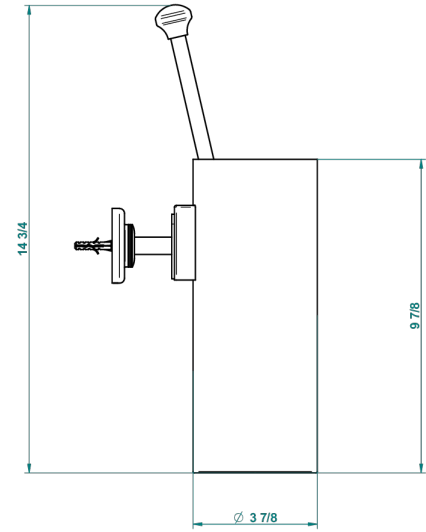

BEAUBOURG WITH LEVER HANDLES

G7B-4720

Wall mounted toilet brush holder

THG[®]
PARIS

56751

16/07/2015

CHARACTERISTIC

- Beaubourg with lever handles
- Wall mounted toilet brush holder