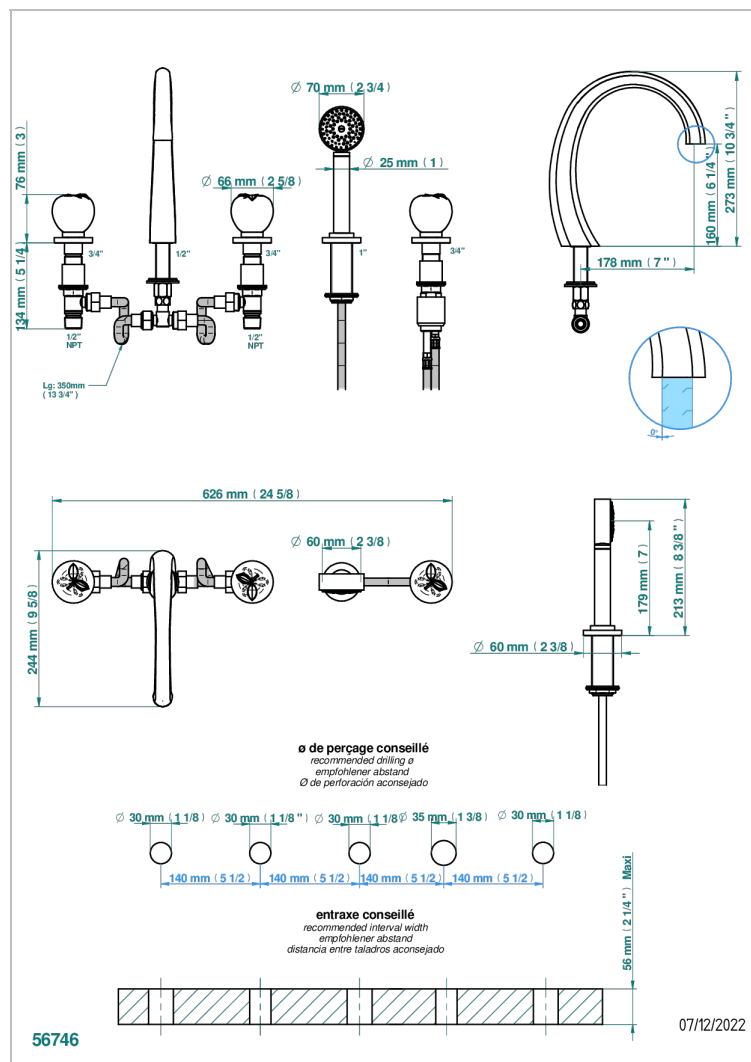

POMME CLEAR SATIN CRYSTAL

A42-1132SG

5-hole bath/shower mixer with super goliath spout, 2 x 3/4" valves, and rim mounted handshower supplied by progressive cartridge mixer

CHARACTERISTIC

- Pomme Clear satin crystal
- 5-hole bath/shower mixer with super goliath spout, 2 x 3/4" valves, and rim mounted handshower supplied by progressive cartridge mixer

TECHNICAL SPECS

- Recommandé : 3 bars (max. 5 bars) - Advised : 43,5 psi (max. 72 psi)
- Bec : 50 l/min à 3 bars - Douchette : 9,5 l/min à bars
- Spout : 13,2 gpm at 43.5 psi - Handshower : 2.5 gpm at 43.5 psi

AVAILABLE FINITIONS

Antique nickel - H28
Black ceram - D30
Blush PVD - H62
Brass color PVD - H49
Brown bronze color PVD - F33
Gold color PVD - H52

Graphite PVD - H64
Lacquered light bronze - D01
Matt Umber PVD - H67
Matt blush PVD - H60
Matt brass color PVD - H50
Matt brown bronze color PVD - F34