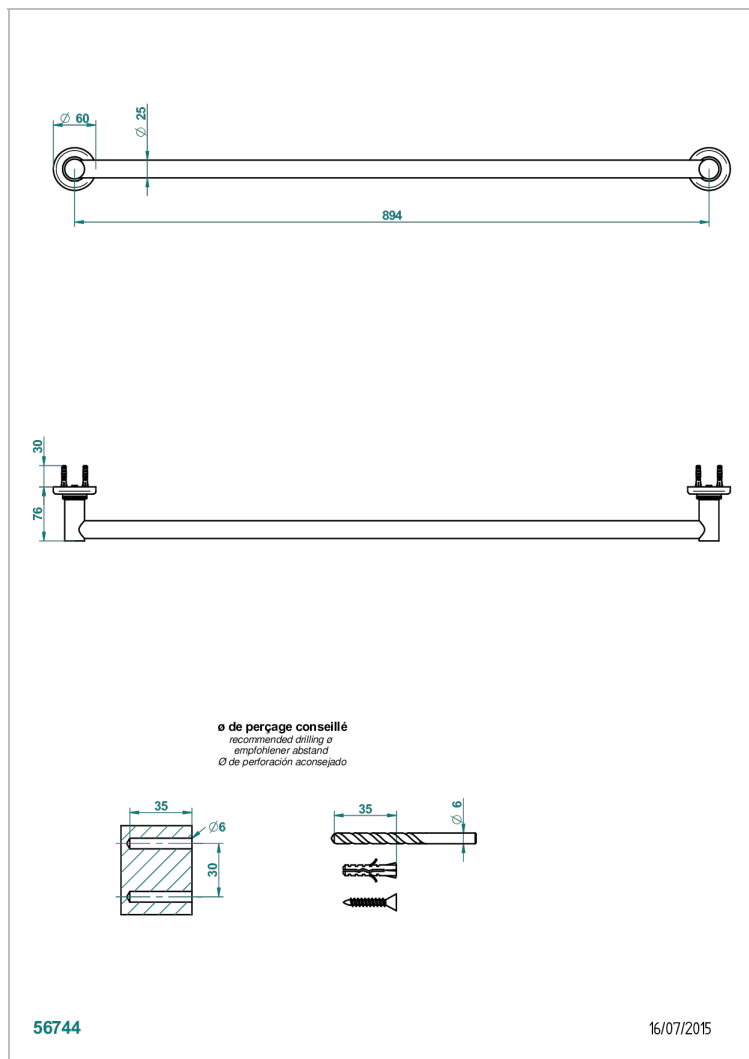

BEAUBOURG WITH LEVER HANDLES

G7B-526

Towel bar, 35 1/2" long

CHARACTERISTIC

- Beaubourg with lever handles
- Towel bar, 35 1/2" long

AVAILABLE FINITIONS

Black ceram - D30
Blush PVD - H62
Brass color PVD - H49
Brown bronze color PVD - F33
Chrome polished - A02
Chrome polished / gold polished - G02