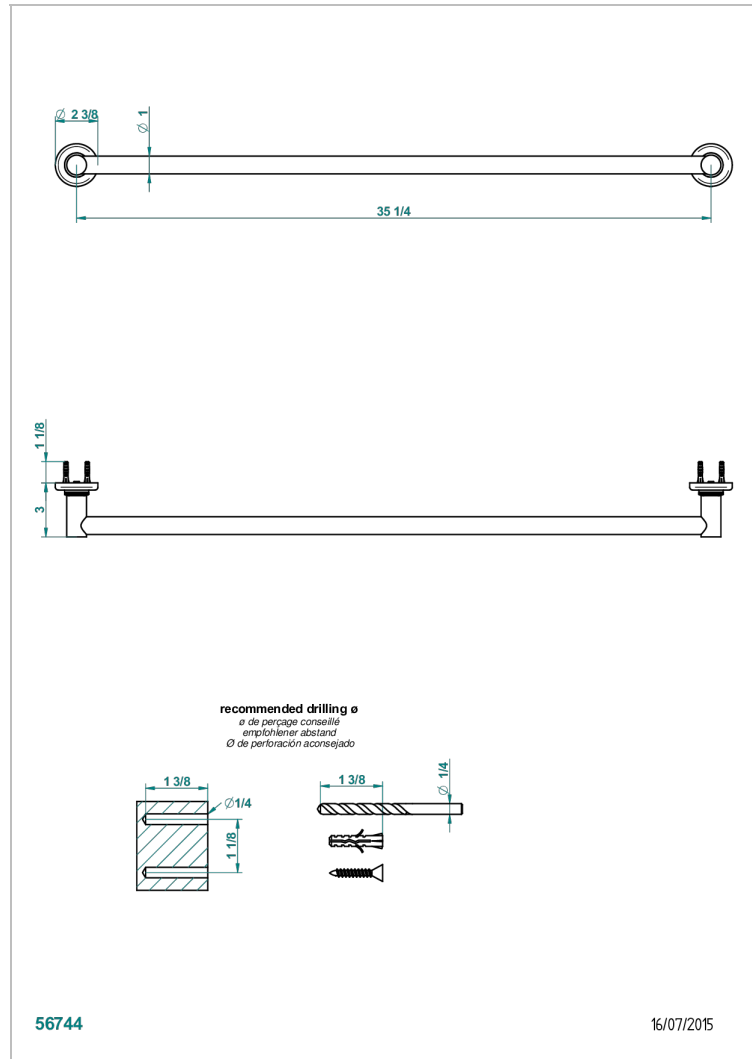

# BEAUBOURG WITH LEVER HANDLES

G7B-526

Towel bar, 35 1/2" long

THG<sup>®</sup>  
PARIS

## CHARACTERISTIC

- Beaubourg with lever handles
- Towel bar, 35 1/2" long