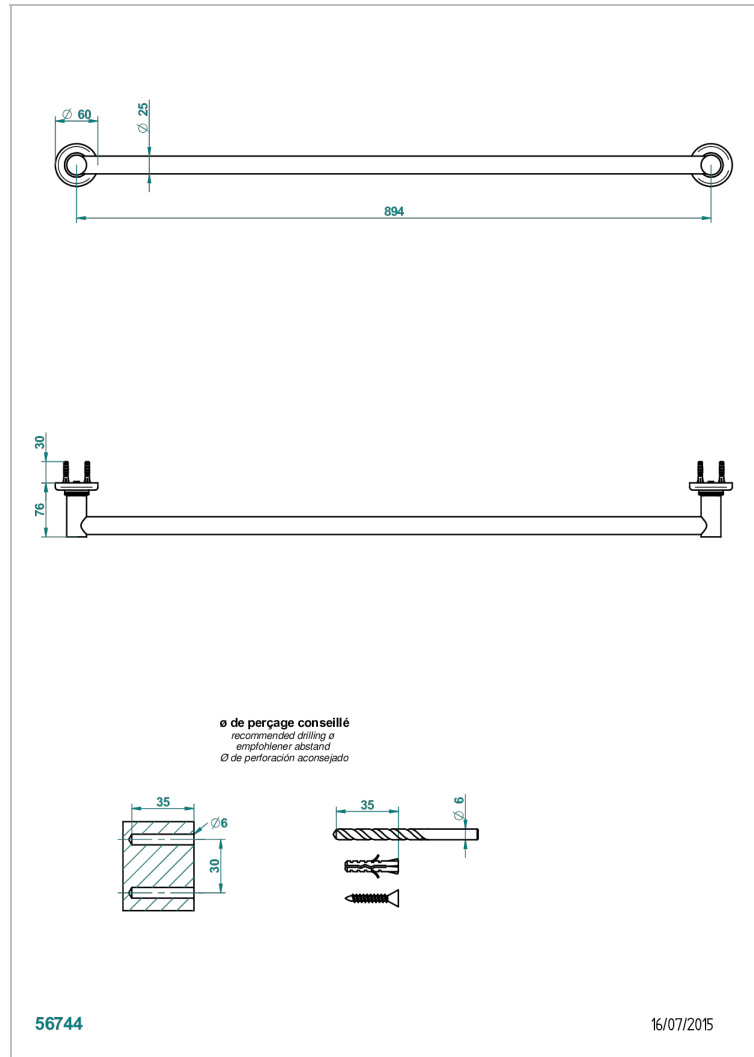

BEAUBOURG WITH LEVER

G7B-526

Bath towel holder, length: 900 mm

THG[®]
PARIS

CHARACTERISTIC

- Beaubourg with lever
- Bath towel holder, length: 900 mm

AVAILABLE FINITIONS

Antique nickel - H28
Black ceram - D30
Blush PVD - H62
Brass color PVD - H49
Brown bronze color PVD - F33
Gold color PVD - H52