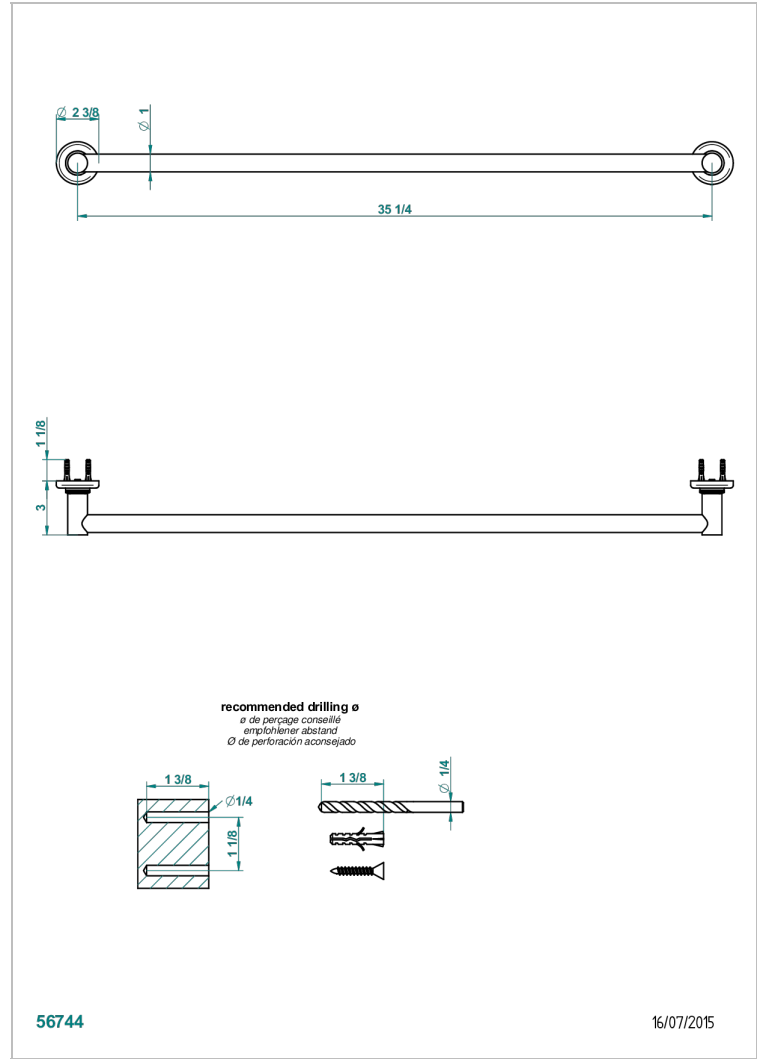

BEAUBOURG WITH LEVER

G7B-526

Bath towel holder, length: 900 mm

THG[®]
PARIS

CHARACTERISTIC

- Beaubourg with lever
- Bath towel holder, length: 900 mm

AVAILABLE FINITIONS

Antique nickel - H28
Black ceram - D30
Blush PVD - H62
Brass color PVD - H49
Brown bronze color PVD - F33
Gold color PVD - H52