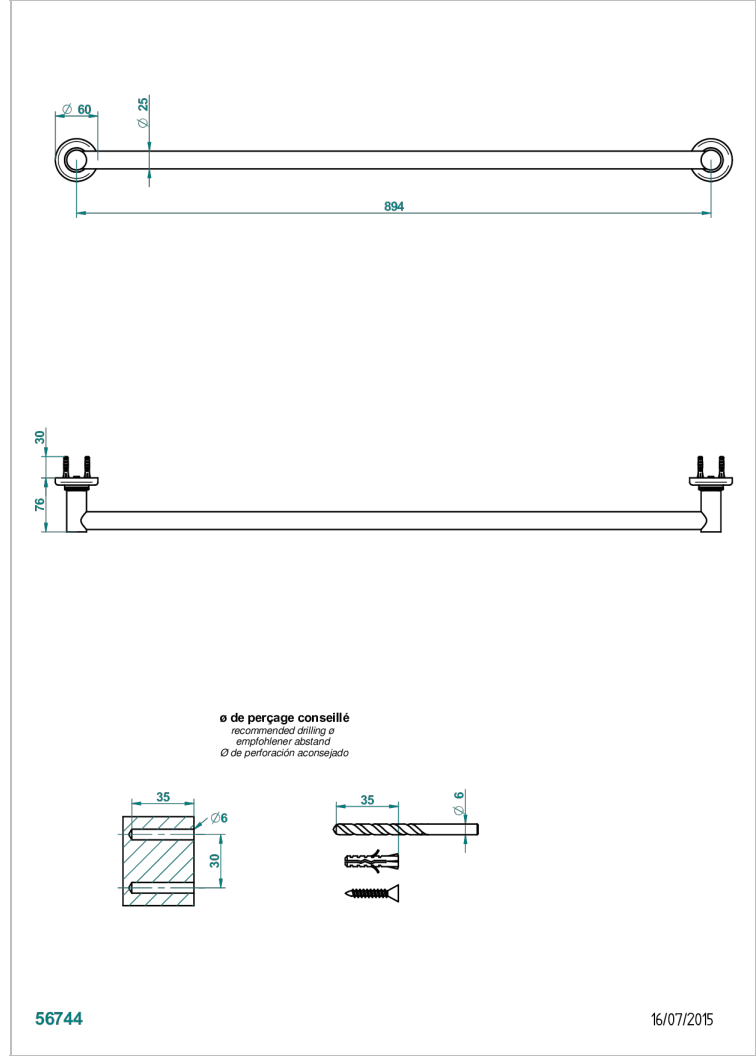

BEAUBOURG WITH LEVER

G7B-526

Bath towel holder, length: 900 mm

THG[®]
PARIS

CHARACTERISTIC

- Beaubourg with lever
- Bath towel holder, length: 900 mm

AVAILABLE FINITIONS

Antique nickel - H28
Black ceram - D30
Blush PVD - H62
Brass color PVD - H49
Brown bronze color PVD - F33
Gold color PVD - H52