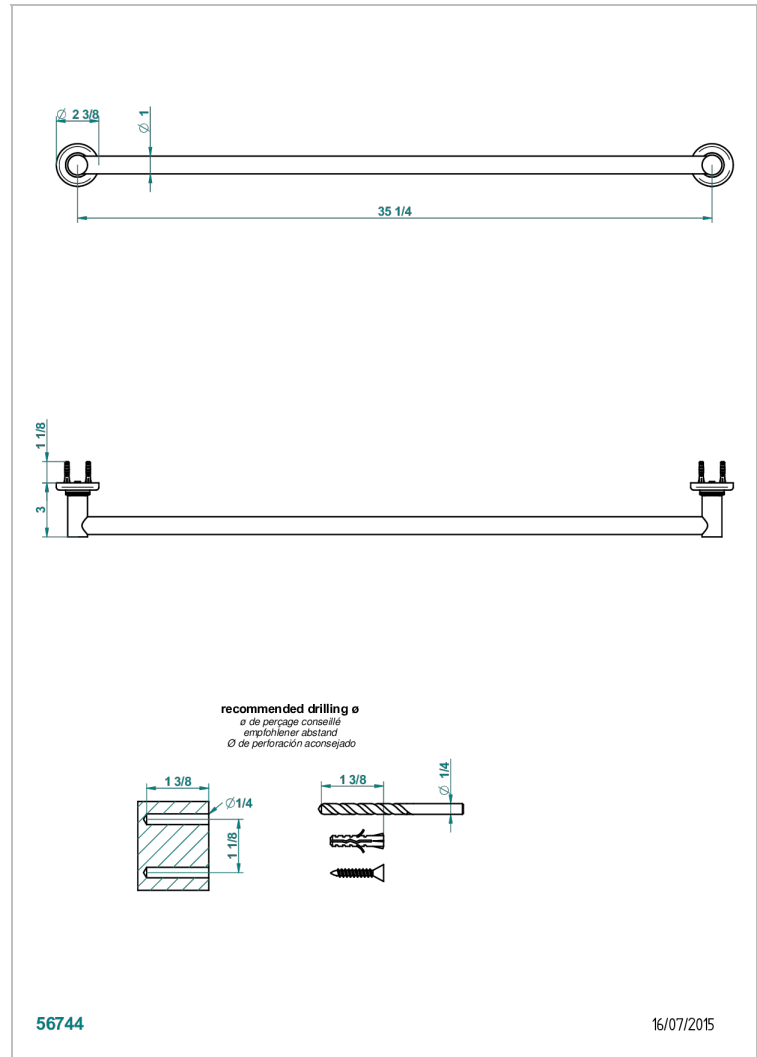

BEAUBOURG WITH LEVER

G7B-526

Bath towel holder, length: 900 mm

THG[®]
PARIS

CHARACTERISTIC

- Beaubourg with lever
- Bath towel holder, length: 900 mm

AVAILABLE FINITIONS

Antique nickel - H28
Black ceram - D30
Blush PVD - H62
Brass color PVD - H49
Brown bronze color PVD - F33
Gold color PVD - H52