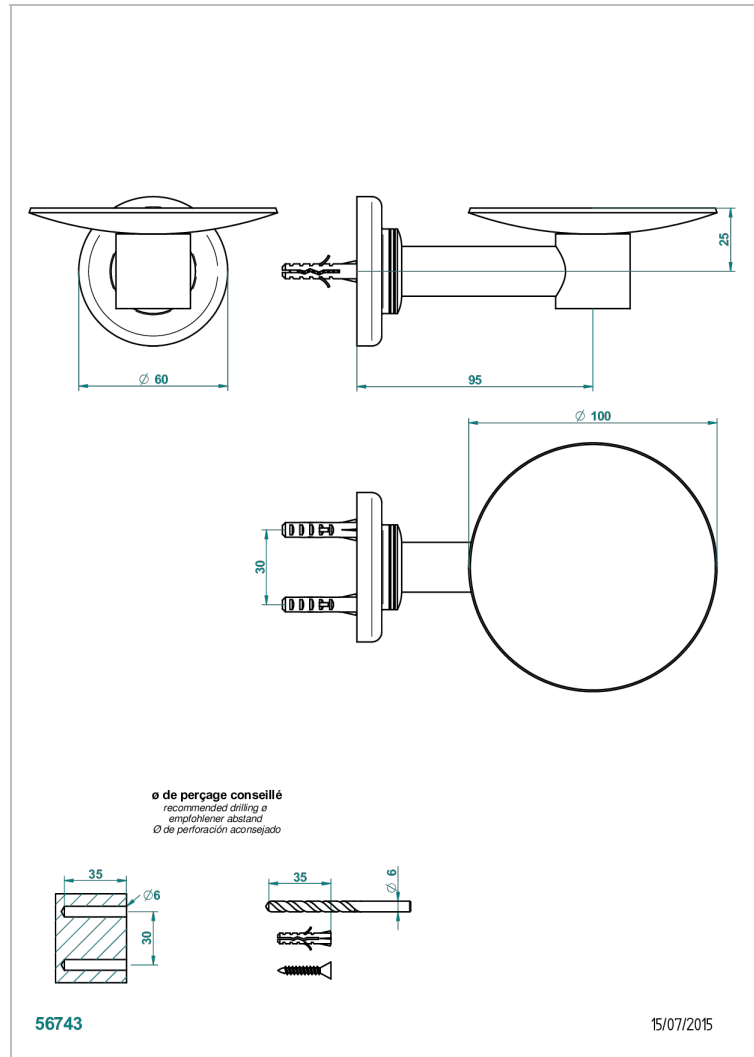

BEAUBOURG WITH LEVER HANDLES

G7B-546

Soap dish, wall mounted, 4" diameter

CHARACTERISTIC

- Beaubourg with lever handles
- Soap dish, wall mounted, 4" diameter

AVAILABLE FINITIONS

Black ceram - D30
Blush PVD - H62
Brass color PVD - H49
Brown bronze color PVD - F33
Chrome polished - A02
Chrome polished / gold polished - G02