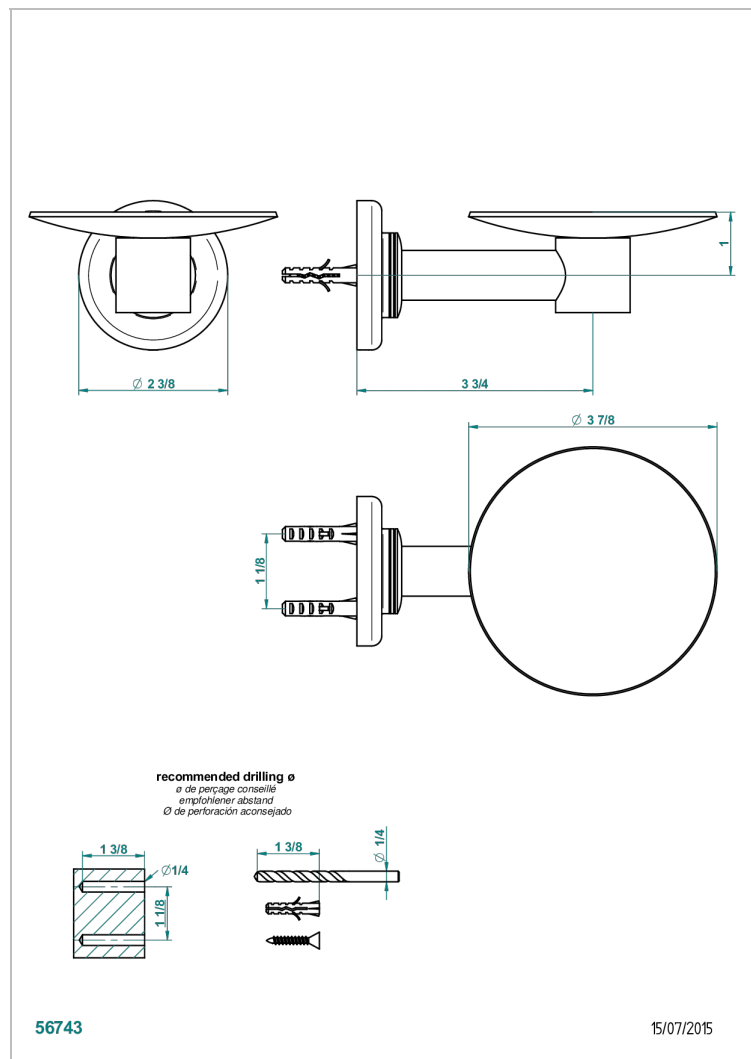

BEAUBOURG WITH LEVER HANDLES

G7B-546

Soap dish, wall mounted, 4" diameter

CHARACTERISTIC

- Beaubourg with lever handles
- Soap dish, wall mounted, 4" diameter

AVAILABLE FINITIONS

Black ceram - D30
Blush PVD - H62
Brass color PVD - H49
Brown bronze color PVD - F33
Chrome polished - A02
Chrome polished / gold polished - G02