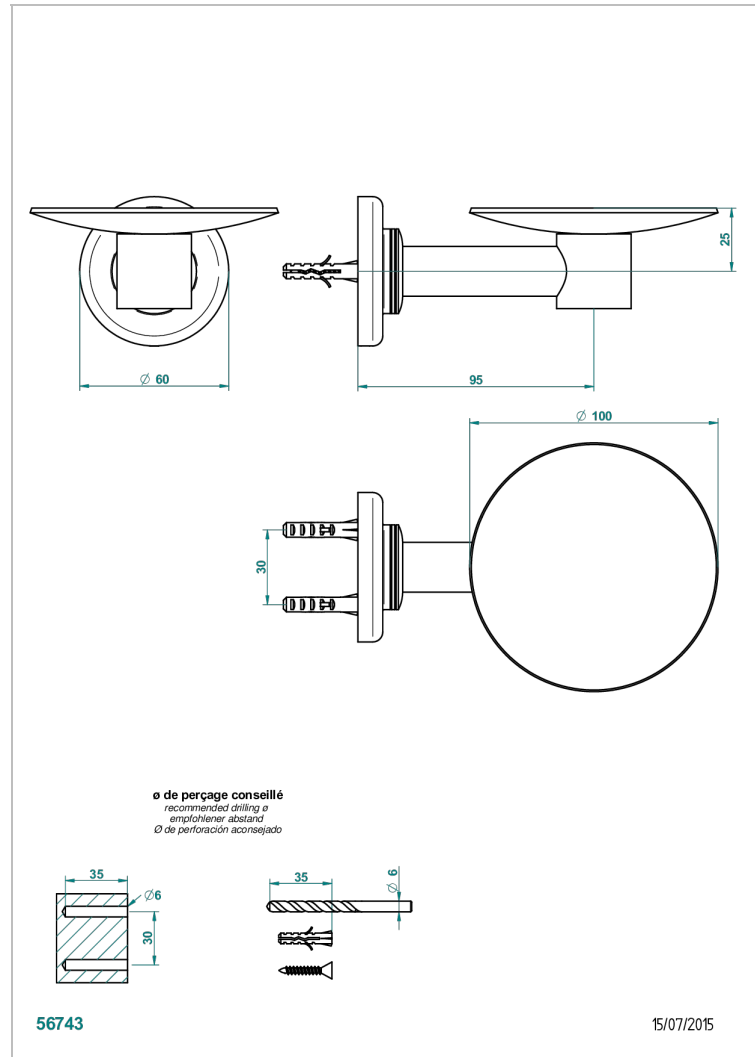

BEAUBOURG WITH LEVER

G7B-546

Wall mounted soap dish, \varnothing 100 mm

THG[®]
PARIS

CHARACTERISTIC

- Beaubourg with lever
- Wall mounted soap dish, \varnothing 100 mm

AVAILABLE FINITIONS

Antique nickel - H28
Black ceram - D30
Blush PVD - H62
Brass color PVD - H49
Brown bronze color PVD - F33
Gold color PVD - H52