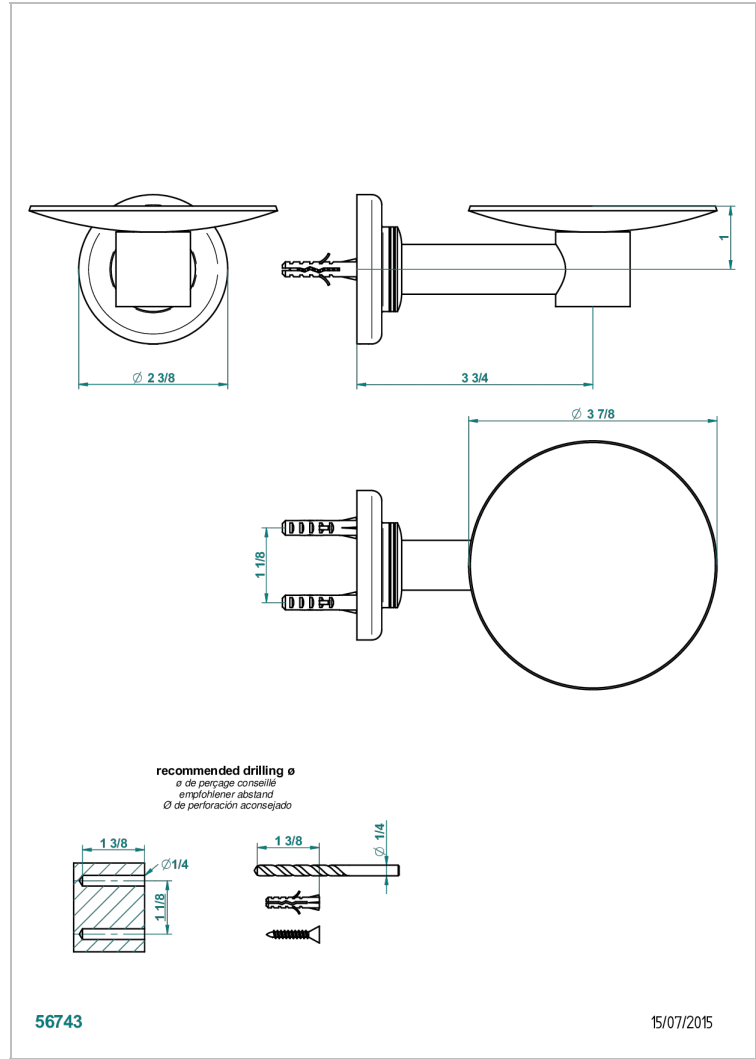

BEAUBOURG WITH LEVER

G7B-546

Wall mounted soap dish, \varnothing 100 mm

THG[®]
PARIS

CHARACTERISTIC

- Beaubourg with lever
- Wall mounted soap dish, \varnothing 100 mm

AVAILABLE FINITIONS

Antique nickel - H28
Black ceram - D30
Blush PVD - H62
Brass color PVD - H49
Brown bronze color PVD - F33
Gold color PVD - H52