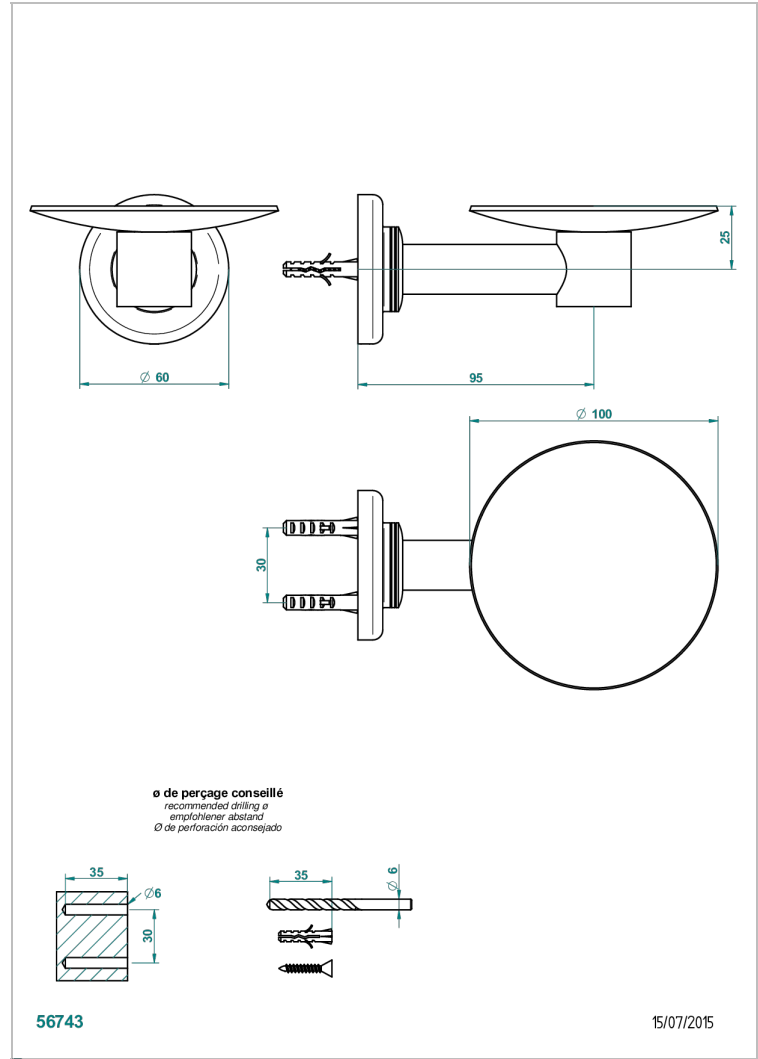

# BEAUBOURG WITH LEVER

G7B-546

Wall mounted soap dish,  $\varnothing$  100 mm

THG<sup>®</sup>  
PARIS

## CHARACTERISTIC

- Beaubourg with lever
- Wall mounted soap dish,  $\varnothing$  100 mm