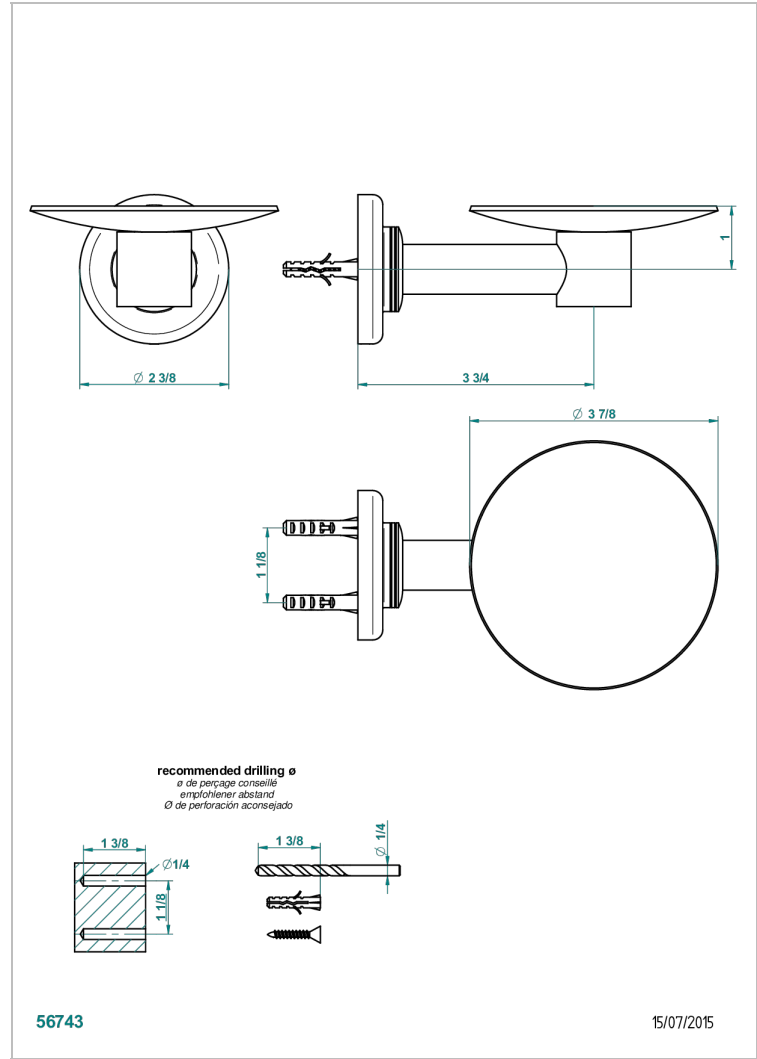

BEAUBOURG WITH LEVER

G7B-546

Wall mounted soap dish, \varnothing 100 mm

THG[®]
PARIS

CHARACTERISTIC

- Beaubourg with lever
- Wall mounted soap dish, \varnothing 100 mm

AVAILABLE FINITIONS

Antique nickel - H28
Black ceram - D30
Blush PVD - H62
Brass color PVD - H49
Brown bronze color PVD - F33
Gold color PVD - H52