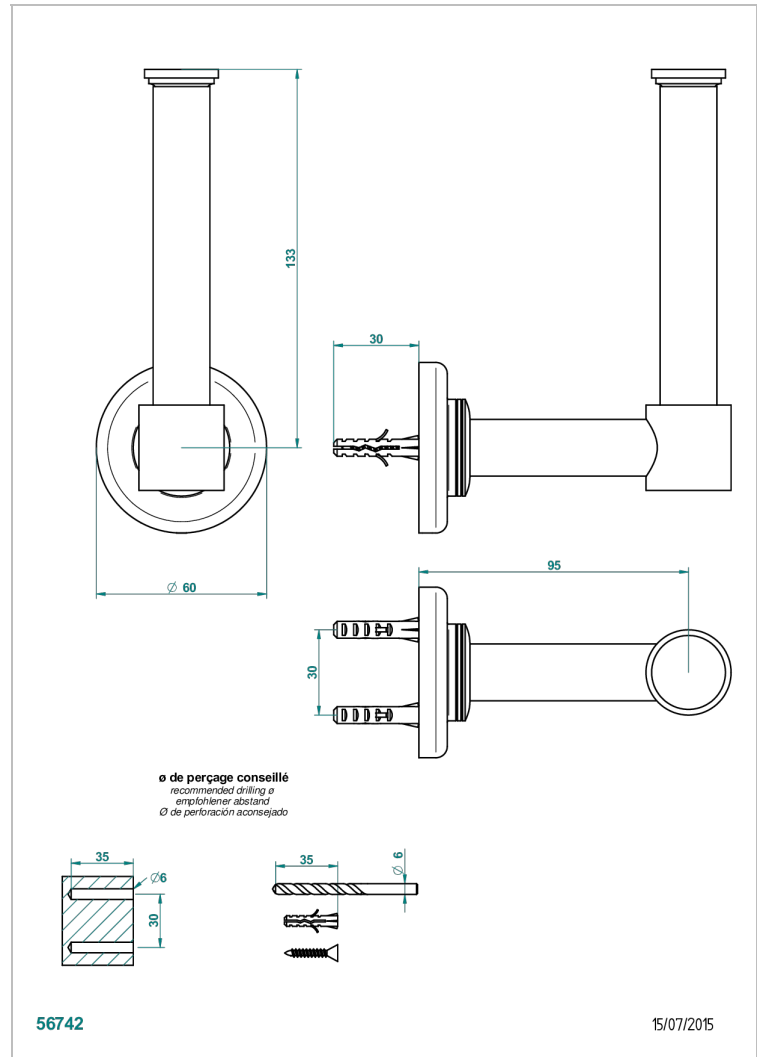

# BEAUBOURG WITH LEVER HANDLES

G7B-542

Reserve toilet paper holder

THG<sup>®</sup>  
PARIS

## CHARACTERISTIC

- Beaubourg with lever handles
- Reserve toilet paper holder