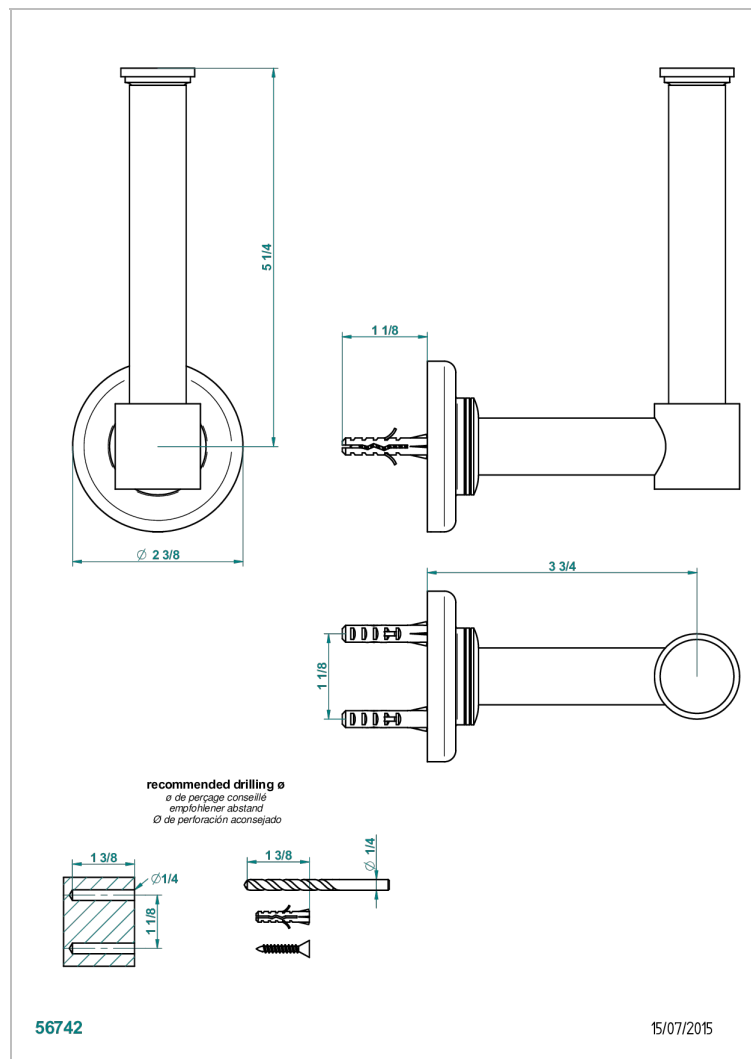

BEAUBOURG WITH LEVER HANDLES

G7B-542

Reserve toilet paper holder

56742

15/07/2015

CHARACTERISTIC

- Beaubourg with lever handles
- Reserve toilet paper holder

AVAILABLE FINITIONS