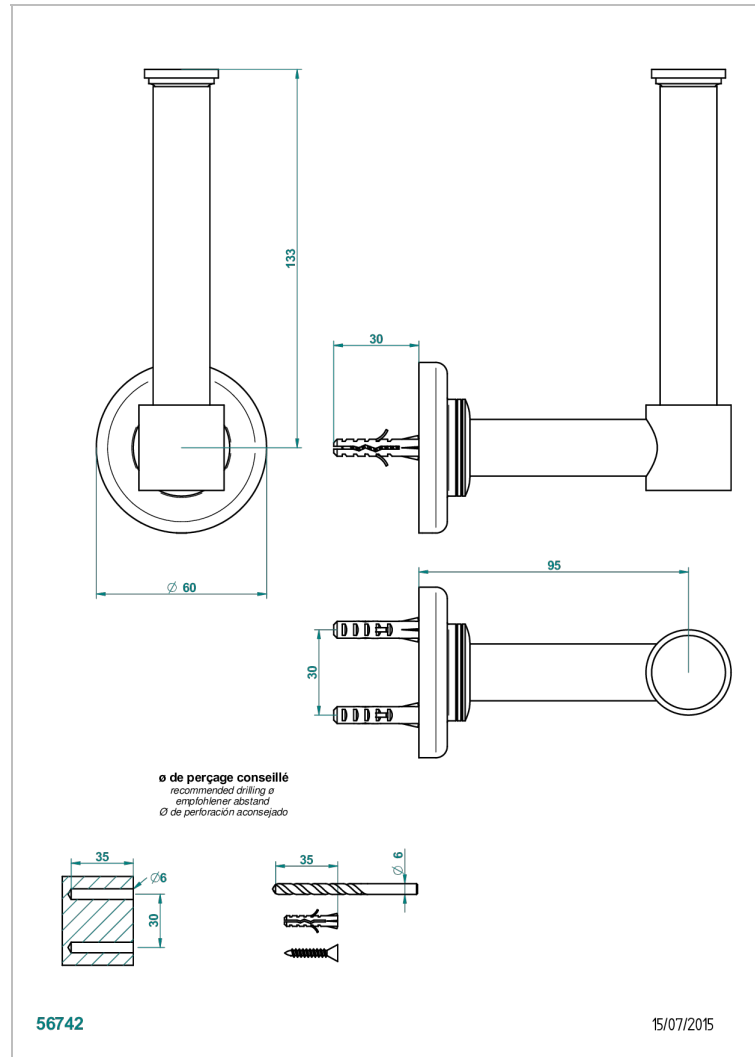

BEAUBOURG WITH LEVER

G7B-542

Wall mounted WC reserve paper holder

THG[®]
PARIS

CHARACTERISTIC

- Beaubourg with lever
- Wall mounted WC reserve paper holder

AVAILABLE FINITIONS

Antique nickel - H28
Black ceram - D30
Blush PVD - H62
Brass color PVD - H49
Brown bronze color PVD - F33
Gold color PVD - H52