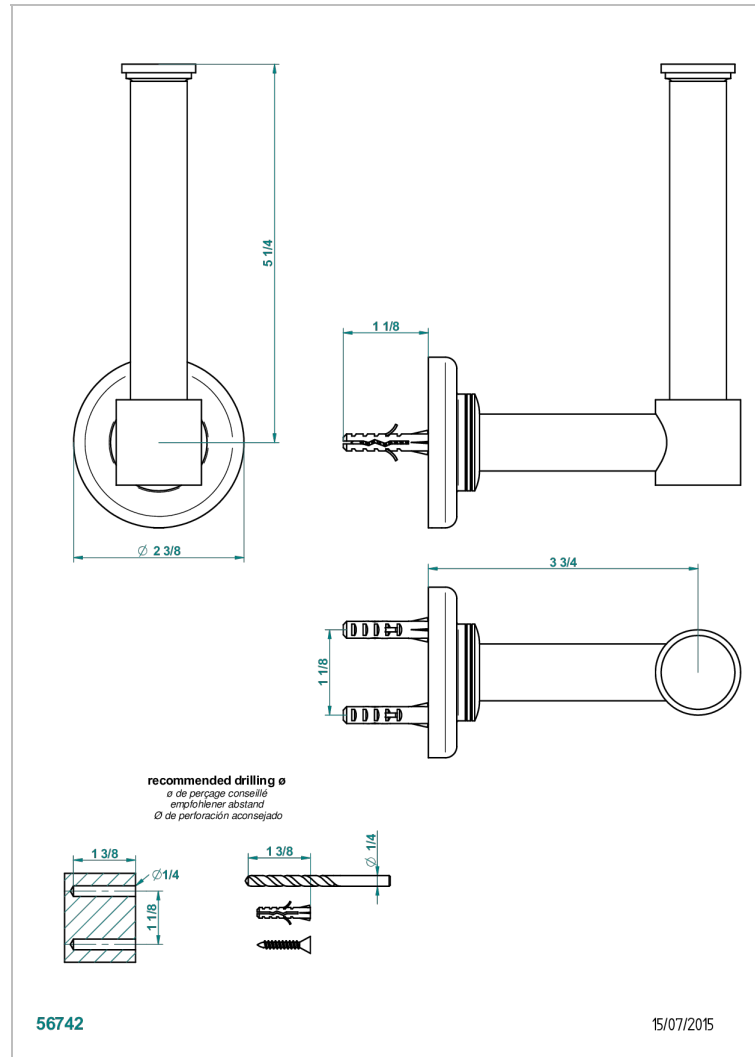

BEAUBOURG WITH LEVER

G7B-542

Wall mounted WC reserve paper holder

CHARACTERISTIC

- Beaubourg with lever
- Wall mounted WC reserve paper holder

AVAILABLE FINITIONS

Antique nickel - H28
Black ceram - D30
Blush PVD - H62
Brass color PVD - H49
Brown bronze color PVD - F33
Gold color PVD - H52