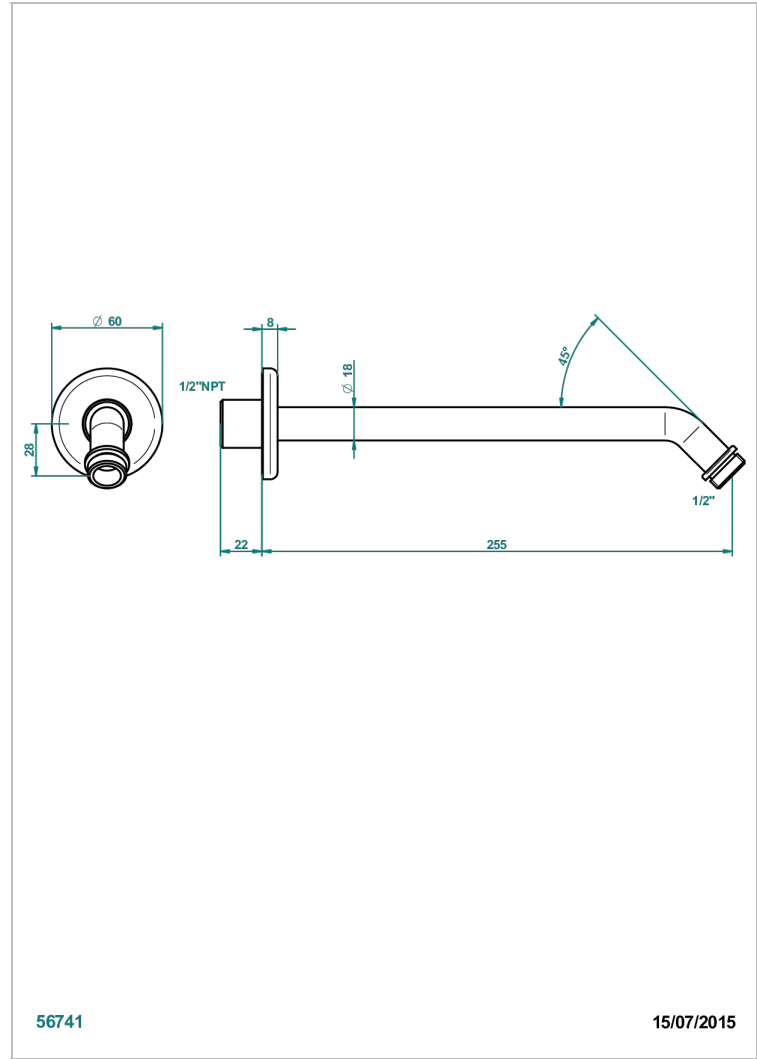

SAINT-GERMAIN WITH LEVER HANDLES

G7D-84/US

Horizontal shower arm, 45°, lg: 10"

THG[®]
PARIS

CHARACTERISTIC

- Saint-germain with lever handles
- Horizontal shower arm, 45°, lg: 10"

AVAILABLE FINITIONS

Black ceram - D30
Blush PVD - H62
Brass color PVD - H49
Brown bronze color PVD - F33
Chrome polished - A02
Chrome polished / gold polished - G02