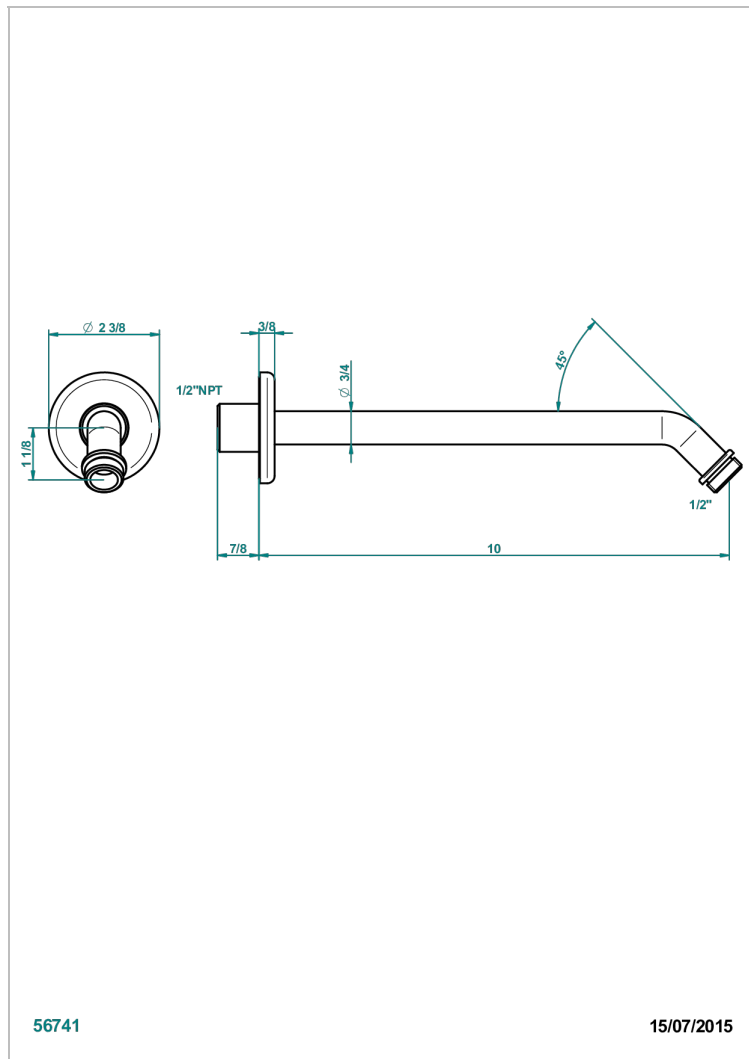

SAINT-GERMAIN WITH LEVER HANDLES

G7D-84/US

Horizontal shower arm, 45°, lg: 10"

56741

15/07/2015

CHARACTERISTIC

- Saint-germain with lever handles
- Horizontal shower arm, 45°, lg: 10"

AVAILABLE FINITIONS