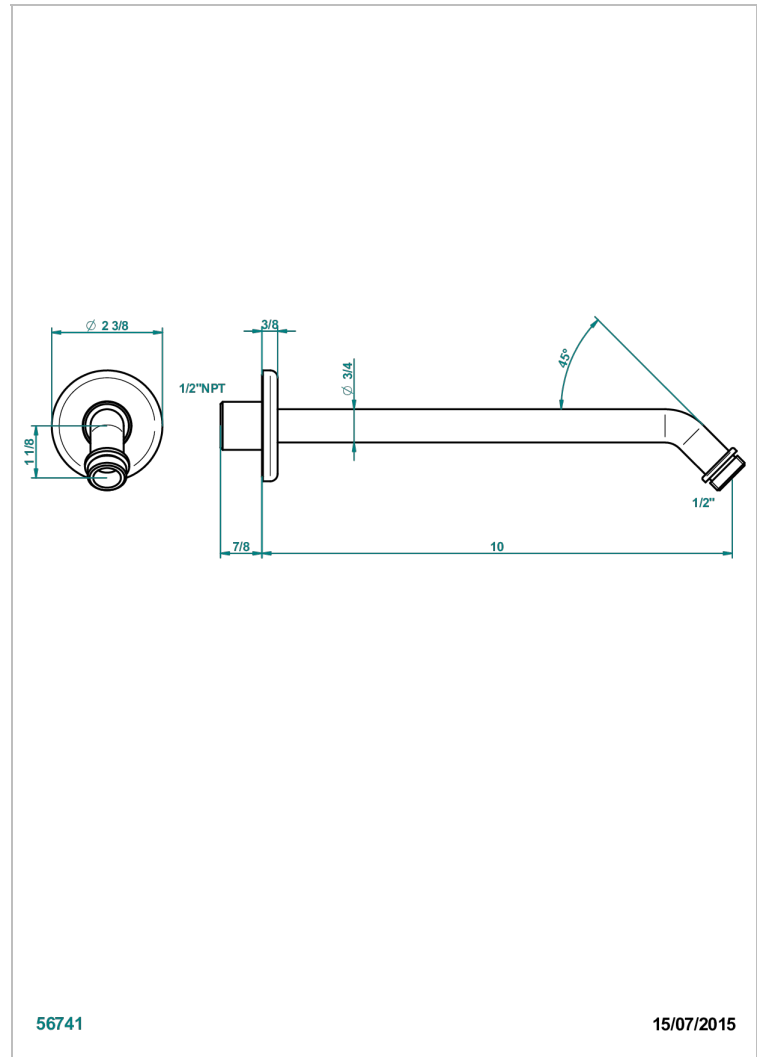

SAINT-GERMAIN

G7C-84/US

Horizontal shower arm, 45°, lg: 10"

THG[®]
PARIS

CHARACTERISTIC

- Saint-germain
- Horizontal shower arm, 45°, lg: 10"

AVAILABLE FINITIONS

Black ceram - D30
Blush PVD - H62
Brass color PVD - H49
Brown bronze color PVD - F33
Chrome polished - A02
Chrome polished / gold polished - G02