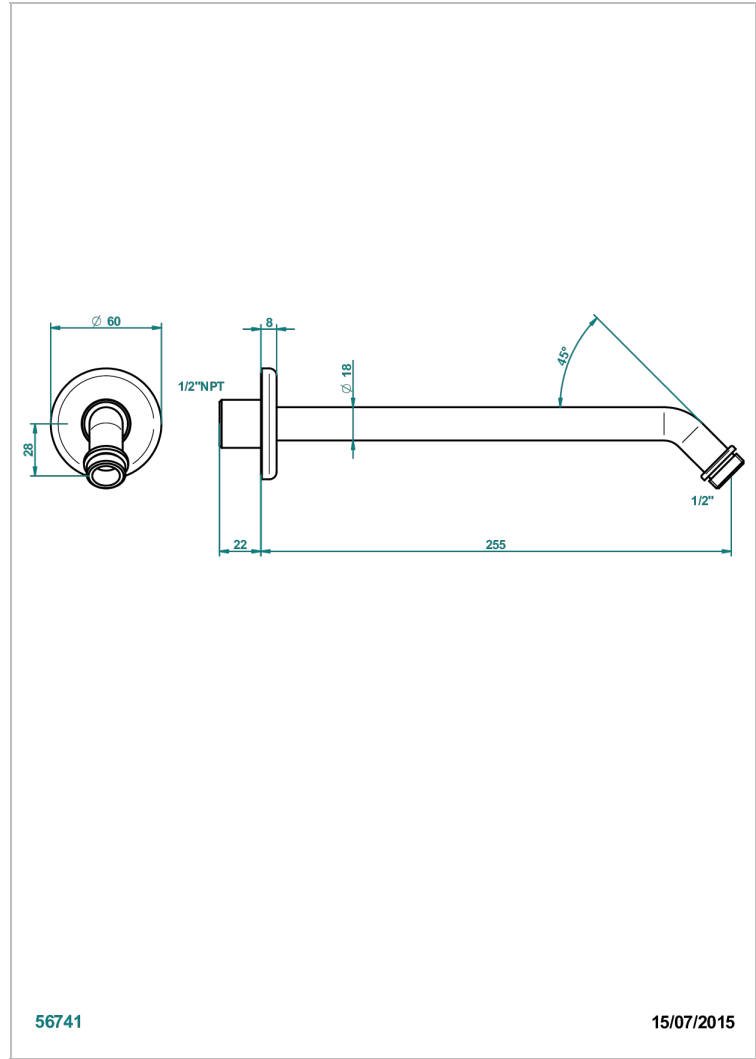

BEAUBOURG WITH LEVER HANDLES

G7B-84/US

Horizontal shower arm, 45°, lg: 10"

THG[®]
PARIS

56741

15/07/2015

CHARACTERISTIC

- Beaubourg with lever handles
- Horizontal shower arm, 45°, lg: 10"