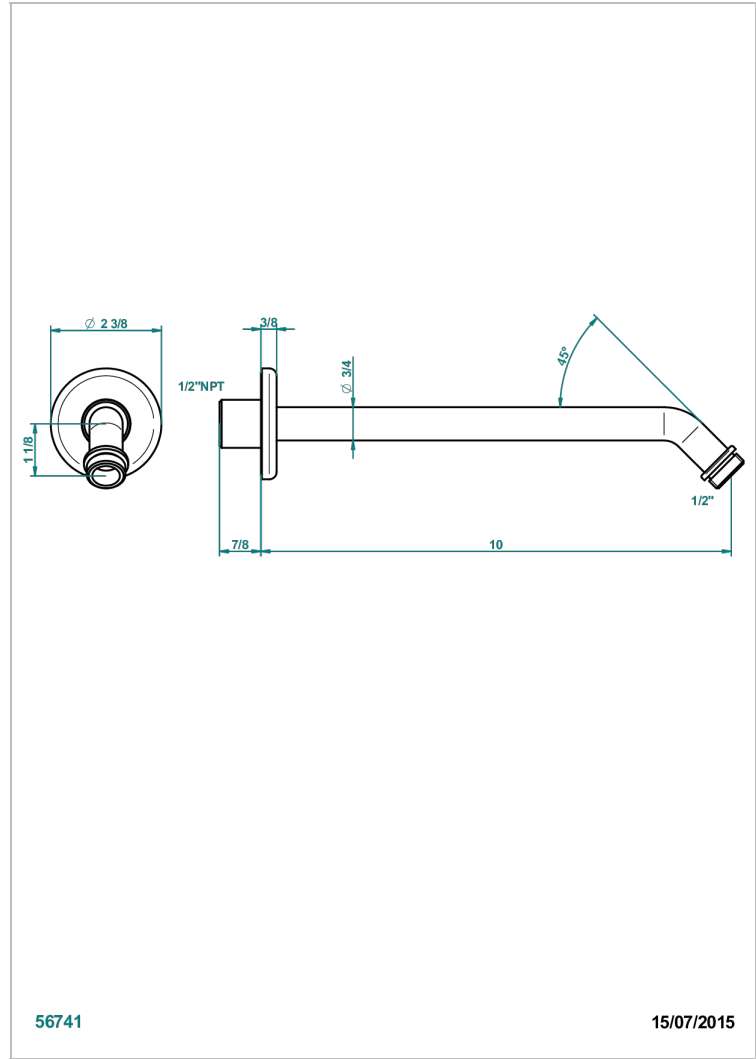

# BEAUBOURG WITH LEVER HANDLES

G7B-84/US

Horizontal shower arm, 45°, lg: 10"

THG<sup>®</sup>  
PARIS

## CHARACTERISTIC

- Beaubourg with lever handles
- Horizontal shower arm, 45°, lg: 10"