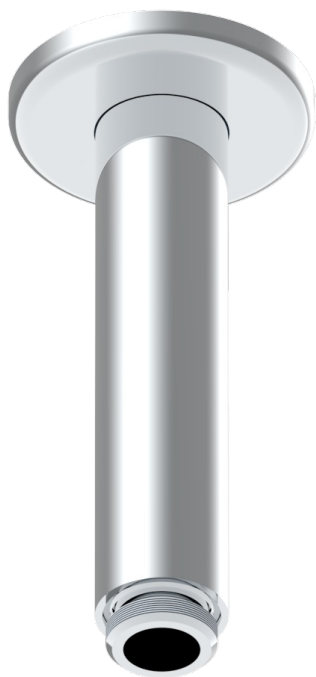

# CLUB SAINT-GERMAIN WITH LEVER HANDLES

G7J-82V/US

Vertical shower arm ceiling mounted 1/2" connection

THG<sup>®</sup>  
PARIS

56738

15/07/2015

## CHARACTERISTIC

- Club Saint-Germain with lever handles
- Vertical shower arm ceiling mounted 1/2" connection

## AVAILABLE FINITIONS

Black ceram - D30  
Blush PVD - H62  
Brass color PVD - H49  
Brown bronze color PVD - F33  
Chrome polished - A02  
Chrome polished / gold polished - G02

Gold color PVD - H52  
Gold mat - F07  
Gold polished - F01  
Graphite PVD - H64  
Light coated bronze - D01  
Matt Umber PVD - H67

Matt blush PVD - H60  
Matt brass color PVD - H50  
Matt brown bronze color PVD - F34  
Matt chrome (American satin) - C02  
Matt gold color PVD - H53  
Matt graphite PVD - H65

Matt nickel (American satin) - C01  
Matt nickel color PVD - H56  
Natural smoked Brass - A13  
Nickel antique / Sovereign - H28  
Nickel color PVD - H55  
Nickel polished - B01