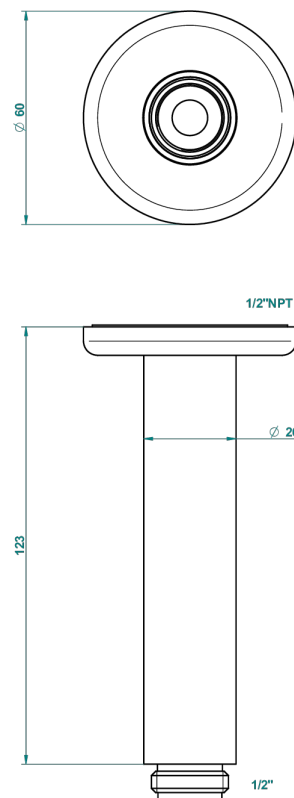

# CLUB SAINT-GERMAIN WITH LEVER HANDLES

G7J-82V/US

Vertical shower arm ceiling mounted 1/2" connection

THG<sup>®</sup>  
PARIS

56738

15/07/2015

## CHARACTERISTIC

- Club Saint-Germain with lever handles
- Vertical shower arm ceiling mounted 1/2" connection