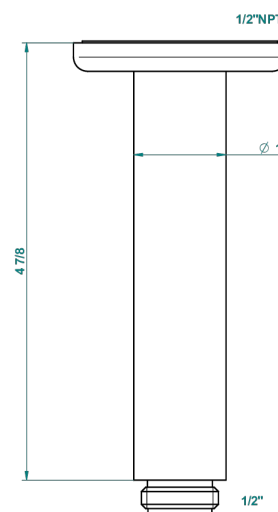

CLUB SAINT-GERMAIN WITH LEVER HANDLES

G7J-82V/US

Vertical shower arm ceiling mounted 1/2" connection

THG[®]
PARIS

56738

15/07/2015

CHARACTERISTIC

- Club Saint-Germain with lever handles
- Vertical shower arm ceiling mounted 1/2" connection