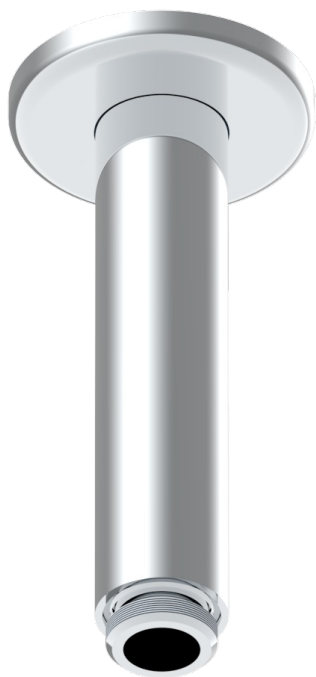

CLUB SAINT-GERMAIN WITH LEVER HANDLES

G7J-82V/US

Vertical shower arm ceiling mounted 1/2" connection

THG[®]
PARIS

56738

15/07/2015

CHARACTERISTIC

- Club Saint-Germain with lever handles
- Vertical shower arm ceiling mounted 1/2" connection

AVAILABLE FINITIONS

Black ceram - D30
Blush PVD - H62
Brass color PVD - H49
Brown bronze color PVD - F33
Chrome polished - A02
Chrome polished / gold polished - G02

Gold color PVD - H52
Gold mat - F07
Gold polished - F01
Graphite PVD - H64
Light coated bronze - D01
Matt Umber PVD - H67

Matt blush PVD - H60
Matt brass color PVD - H50
Matt brown bronze color PVD - F34
Matt chrome (American satin) - C02
Matt gold color PVD - H53
Matt graphite PVD - H65

Matt nickel (American satin) - C01
Matt nickel color PVD - H56
Natural smoked Brass - A13
Nickel antique / Sovereign - H28
Nickel color PVD - H55
Nickel polished - B01

Soft gold - F30
Soft matt gold - F31
Umber PVD - H66