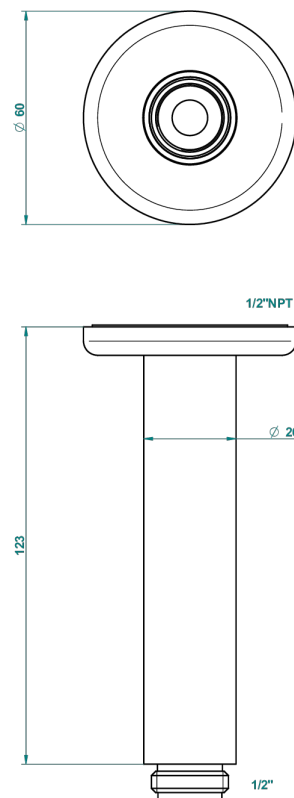

SAINT-GERMAIN WITH LEVER HANDLES

G7D-82V/US

Vertical shower arm ceiling mounted 1/2" connection

THG[®]
PARIS

56738

15/07/2015

CHARACTERISTIC

- Saint-germain with lever handles
- Vertical shower arm ceiling mounted 1/2" connection