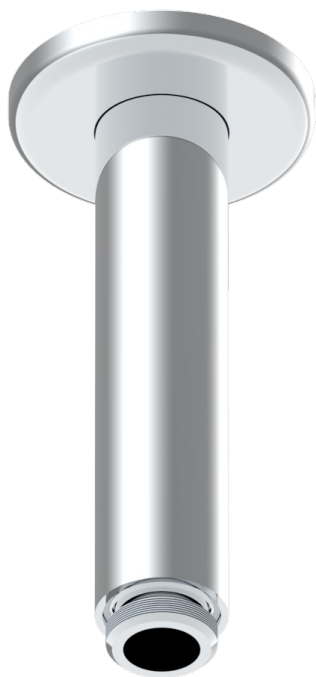

SAINT-GERMAIN WITH LEVER HANDLES

G7D-82V/US

Vertical shower arm ceiling mounted 1/2" connection

THG[®]
PARIS

56738

15/07/2015

CHARACTERISTIC

- Saint-germain with lever handles
- Vertical shower arm ceiling mounted 1/2" connection

AVAILABLE FINITIONS

Black ceram - D30
Blush PVD - H62
Brass color PVD - H49
Brown bronze color PVD - F33
Chrome polished - A02
Chrome polished / gold polished - G02

Gold color PVD - H52
Gold mat - F07
Gold polished - F01
Graphite PVD - H64
Light coated bronze - D01
Matt Umber PVD - H67

Matt blush PVD - H60
Matt brass color PVD - H50
Matt brown bronze color PVD - F34
Matt chrome (American satin) - C02
Matt gold color PVD - H53
Matt graphite PVD - H65

Matt nickel (American satin) - C01
Matt nickel color PVD - H56
Natural smoked Brass - A13
Nickel antique / Sovereign - H28
Nickel color PVD - H55
Nickel polished - B01

Soft gold - F30
Soft matt gold - F31
Umber PVD - H66