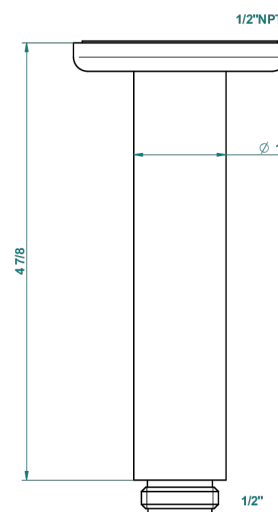

SAINT-GERMAIN CON MANETAS

G7D-82V/US

Vertical shower arm & flange ceiling mounted 1/2

THG[®]
PARIS

56738

15/07/2015

CARACTERÍSTICAS

- Saint-germain con manetas
- Vertical shower arm & flange ceiling mounted 1/2