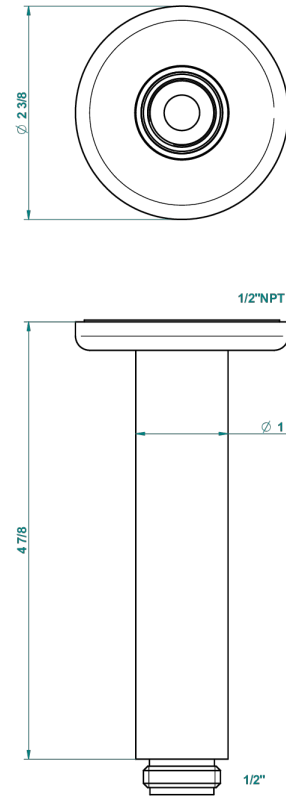

SAINT-GERMAIN WITH LEVER HANDLES

G7D-82V/US

Vertical shower arm ceiling mounted 1/2" connection

THG[®]
PARIS

56738

15/07/2015

CHARACTERISTIC

- Saint-germain with lever handles
- Vertical shower arm ceiling mounted 1/2" connection

AVAILABLE FINITIONS

Black ceram - D30
Blush PVD - H62
Brass color PVD - H49
Brown bronze color PVD - F33
Chrome polished - A02
Chrome polished / gold polished - G02

Gold color PVD - H52
Gold mat - F07
Gold polished - F01
Graphite PVD - H64
Light coated bronze - D01
Matt Umber PVD - H67