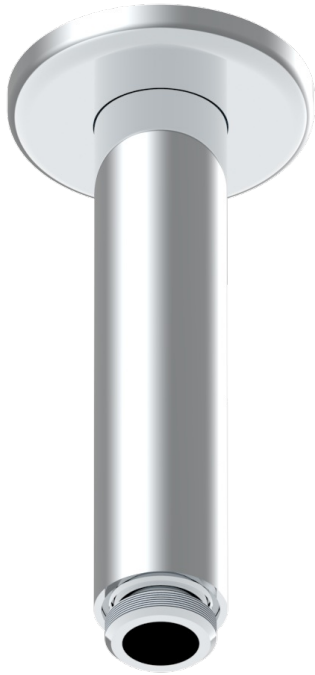

SAINT-GERMAIN WITH LEVER HANDLES

G7D-82V/US

Vertical shower arm ceiling mounted 1/2" connection

THG[®]
PARIS

56738

15/07/2015

CHARACTERISTIC

- Saint-germain with lever handles
- Vertical shower arm ceiling mounted 1/2" connection

AVAILABLE FINITIONS

Black ceram - D30
Blush PVD - H62
Brass color PVD - H49
Brown bronze color PVD - F33
Chrome polished - A02
Chrome polished / gold polished - G02

Gold color PVD - H52
Gold mat - F07
Gold polished - F01
Graphite PVD - H64
Light coated bronze - D01
Matt Umber PVD - H67

Matt blush PVD - H60
Matt brass color PVD - H50
Matt brown bronze color PVD - F34
Matt chrome (American satin) - C02
Matt gold color PVD - H53
Matt graphite PVD - H65

Matt nickel (American satin) - C01
Matt nickel color PVD - H56
Natural smoked Brass - A13
Nickel antique / Sovereign - H28
Nickel color PVD - H55
Nickel polished - B01

Soft gold - F30
Soft matt gold - F31
Umber PVD - H66