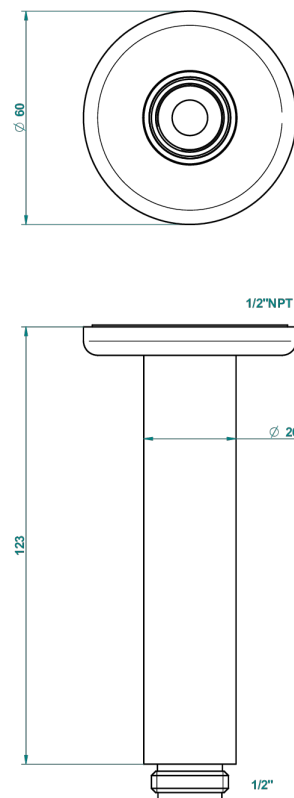

BEAUBOURG CON MANETAS

G7B-82V/US

Vertical shower arm & flange ceiling mounted 1/2

THG[®]
PARIS

56738

15/07/2015

CARACTERÍSTICAS

- Beaubourg con manetas
- Vertical shower arm & flange ceiling mounted 1/2