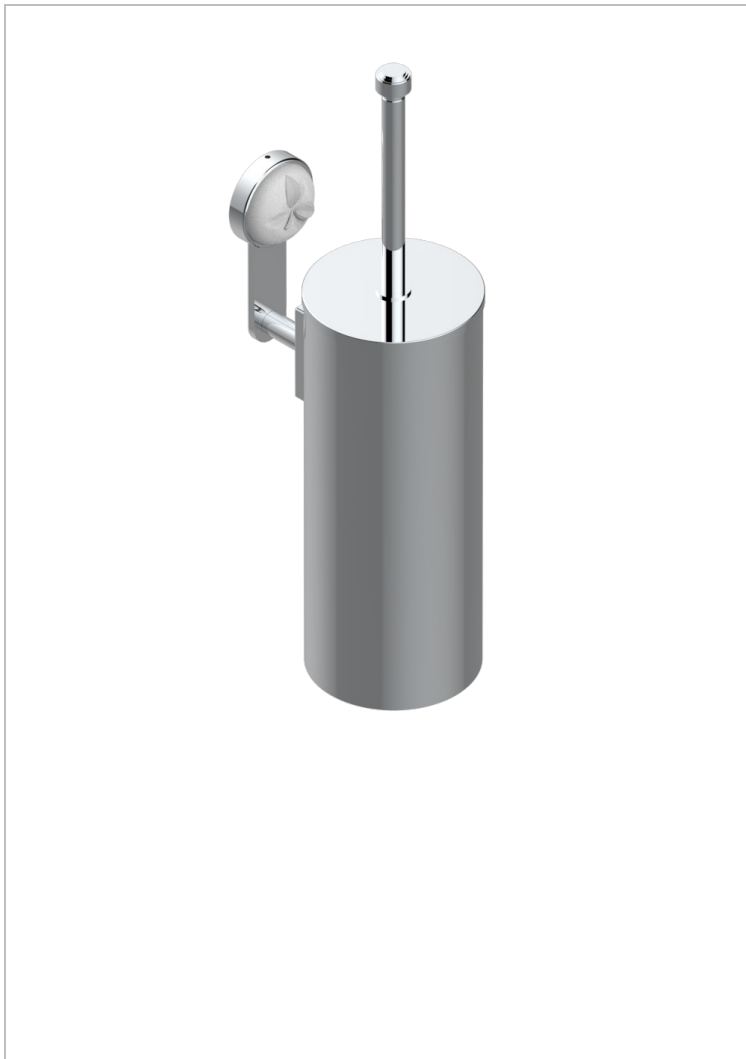

POMME CLEAR SATINY CRYSTAL

A42-4720C

Metal toilet brush holder with brush with cover wall mounted

CHARACTERISTIC

- Pomme Clear satiny crystal
- Metal toilet brush holder with brush with cover wall mounted

AVAILABLE FINITIONS

Black ceram - D30
Blush PVD - H62
Brass color PVD - H49
Brown bronze color PVD - F33
Chrome polished - A02
Chrome polished / gold polished - G02

Copper antique matt, coated - H07
Gold color PVD - H52
Gold mat - F07
Gold polished - F01
Graphite PVD - H64
Light coated bronze - D01

Soft gold - F30
Soft matt gold - F31
Umber PVD - H66