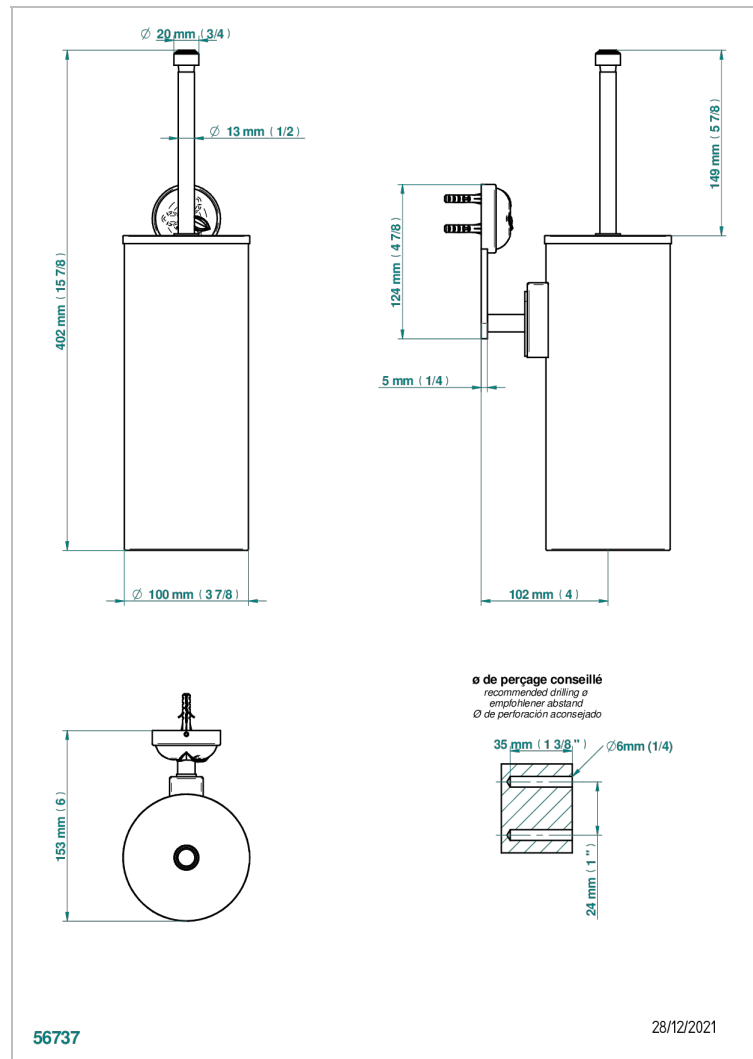

POMME CLEAR SATINY CRYSTAL

A42-4720C

Metal toilet brush holder with brush with cover wall mounted

CHARACTERISTIC

- Pomme Clear satiny crystal
- Metal toilet brush holder with brush with cover wall mounted