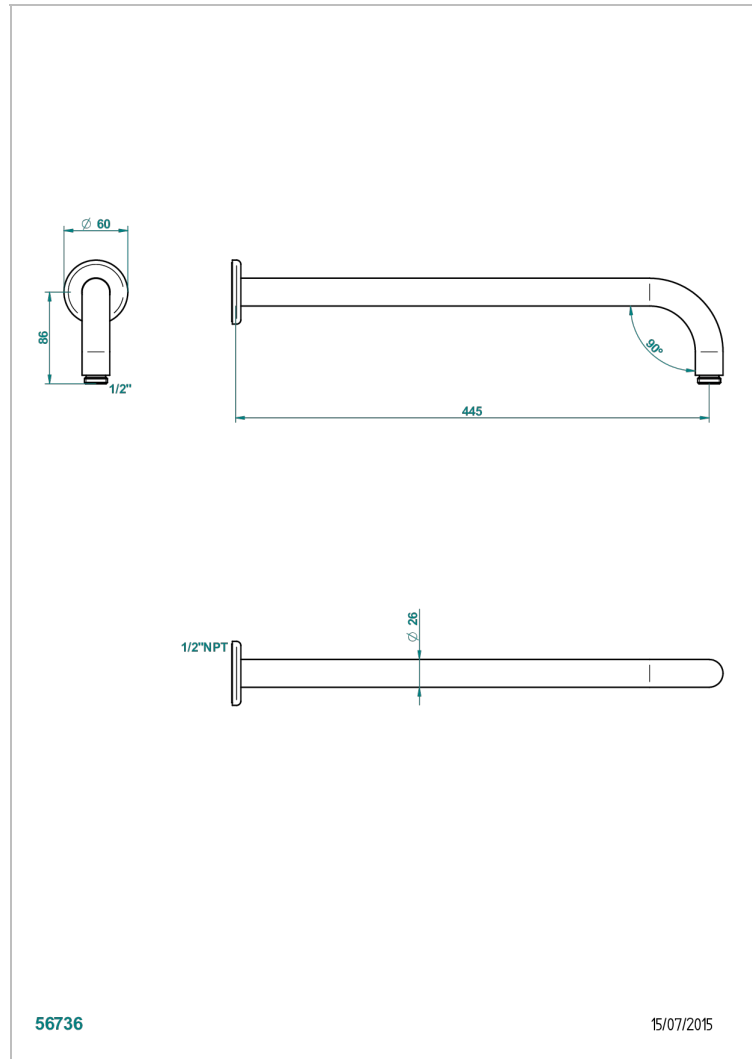

BEAUBOURG WITH LEVER HANDLES

G7B-84L/US

Horizontal shower arm, 90°, lg: 17"

THG[®]
PARIS

56736

15/07/2015

CHARACTERISTIC

- Beaubourg with lever handles
- Horizontal shower arm, 90°, lg: 17"