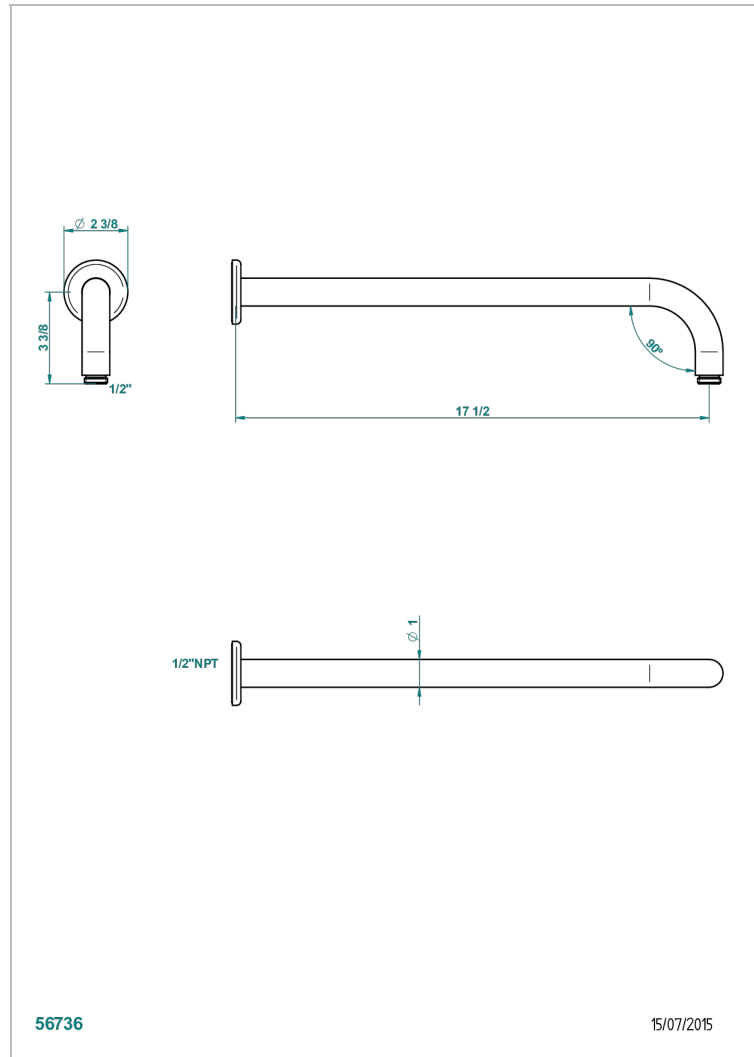

BEAUBOURG WITH LEVER HANDLES

G7B-84L/US

Horizontal shower arm, 90°, lg: 17"

THG[®]
PARIS

56736

15/07/2015

CHARACTERISTIC

- Beaubourg with lever handles
- Horizontal shower arm, 90°, lg: 17"