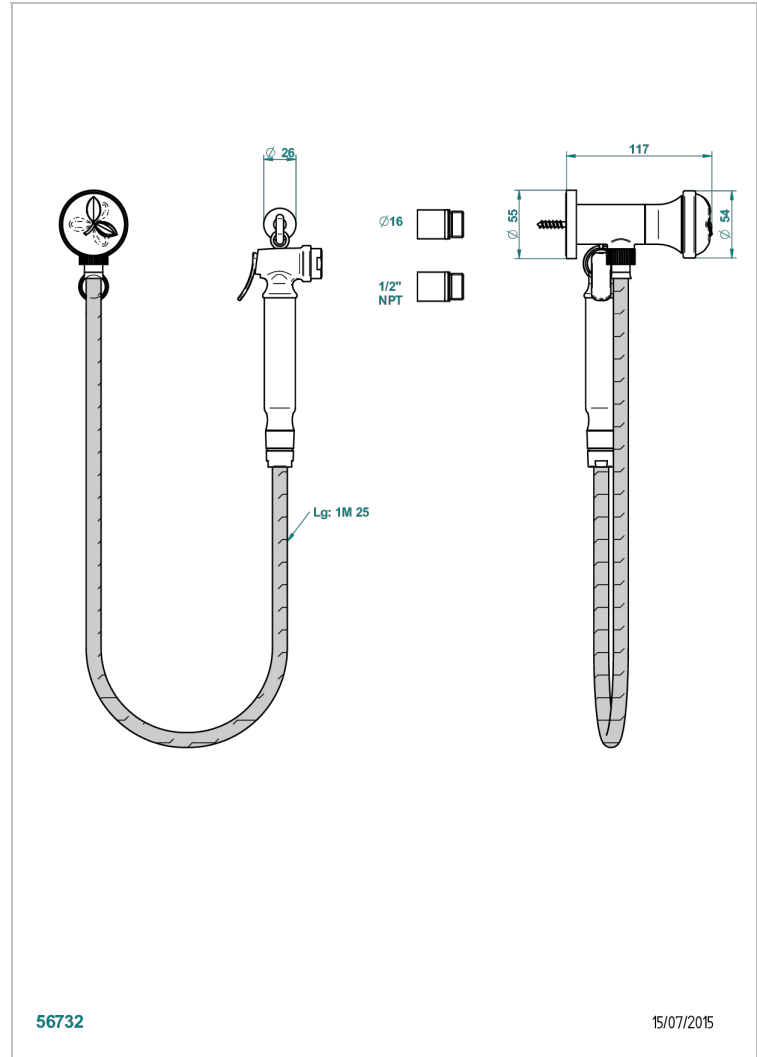

POMME CLEAR SATINY CRYSTAL

A42-5840/8US

Handheld spray bidet with hose, elbow and hook

THG[®]
PARIS

CHARACTERISTIC

- Pomme Clear satiny crystal
- Handheld spray bidet with hose, elbow and hook

TECHNICAL SPECS

- Recommandé : 3 bars (max. 5 bars) - Advised : 43,5 psi (max. 72 psi)
- 9,5 l/min à 3 bars (2.5 gpm at 43.5 psi)

AVAILABLE FINITIONS

- Chrome polished - A02
- Chrome polished / gold polished - G02
- Gold polished - F01
- Nickel polished - B01