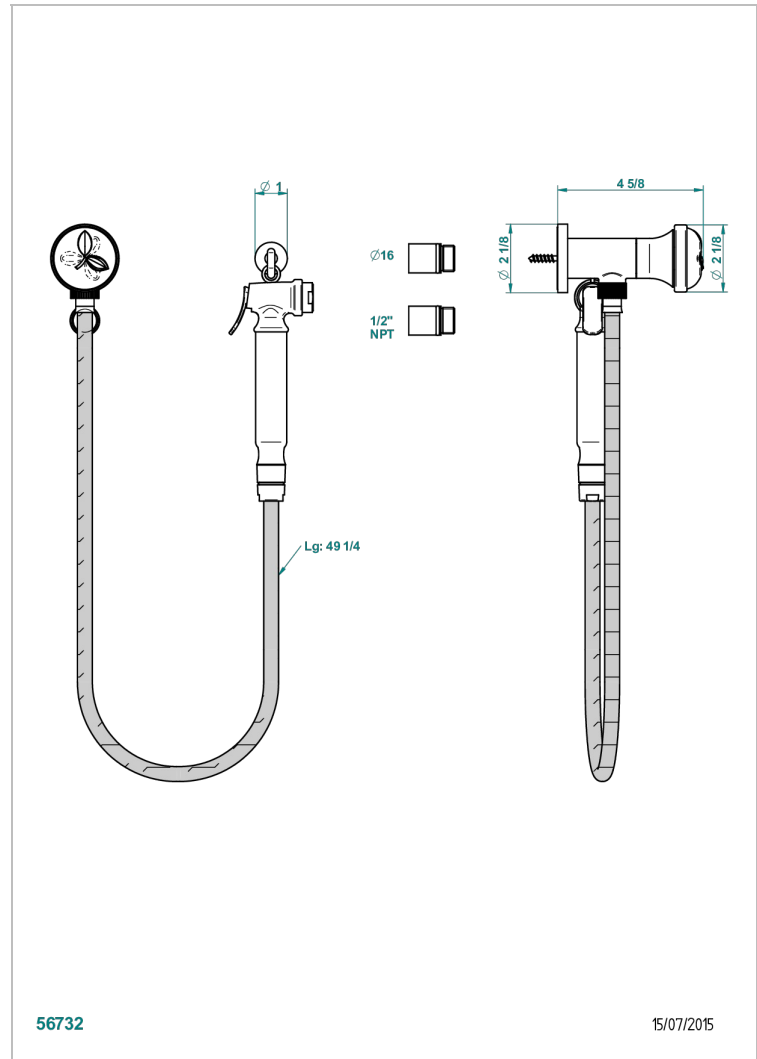

POMME CLEAR SATINY CRYSTAL

A42-5840/8US

Handheld spray bidet with hose, elbow and hook

THG[®]
PARIS

CHARACTERISTIC

- Pomme Clear satiny crystal
- Handheld spray bidet with hose, elbow and hook

TECHNICAL SPECS

- Recommandé : 3 bars (max. 5 bars) - Advised : 43,5 psi (max. 72 psi)
- 9,5 l/min à 3 bars (2.5 gpm at 43.5 psi)

AVAILABLE FINITIONS

- Chrome polished - A02
- Chrome polished / gold polished - G02
- Gold polished - F01
- Nickel polished - B01