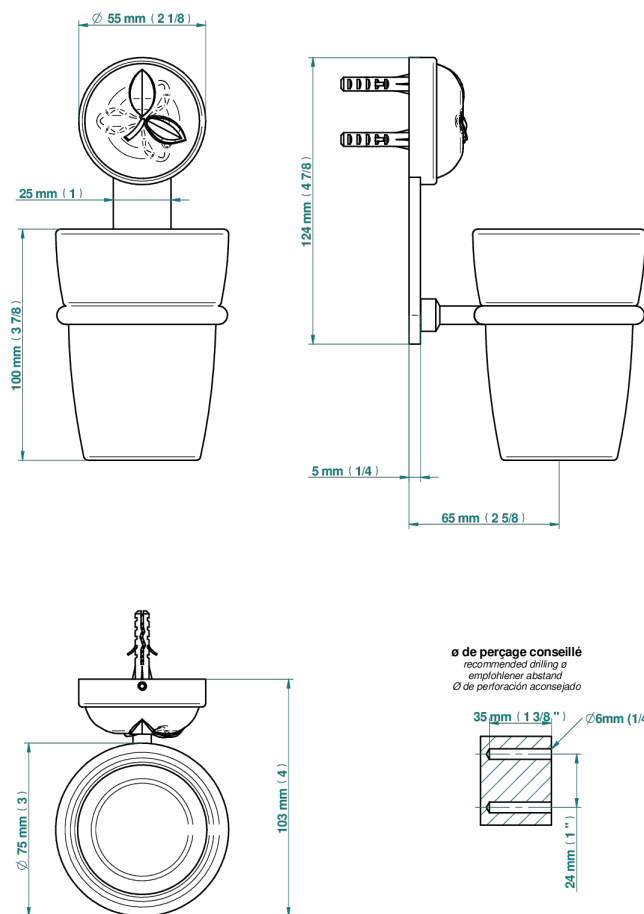

POMME CLEAR SATIN CRYSTAL

A42-536

Wall mounted glass tumbler and holder

56730

28/12/2021

CHARACTERISTIC

- Pomme Clear satin crystal
- Wall mounted glass tumbler and holder

AVAILABLE FINITIONS