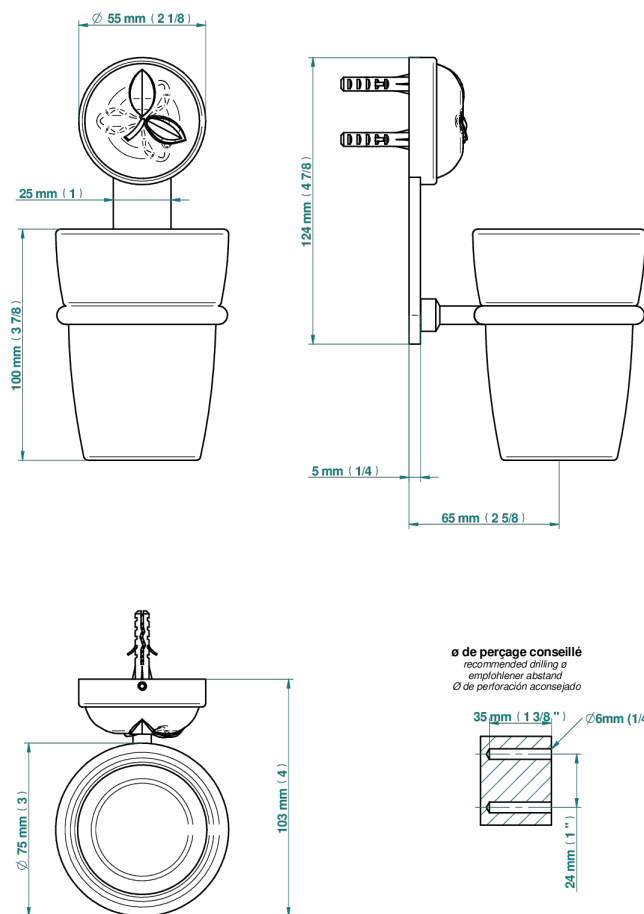

POMME CLEAR SATIN CRYSTAL

A42-536

Wall mounted glass tumbler and holder

CHARACTERISTIC

- Pomme Clear satin crystal
- Wall mounted glass tumbler and holder

AVAILABLE FINITIONS

Antique nickel - H28
Black ceram - D30
Blush PVD - H62
Brass color PVD - H49
Brown bronze color PVD - F33
Gold color PVD - H52