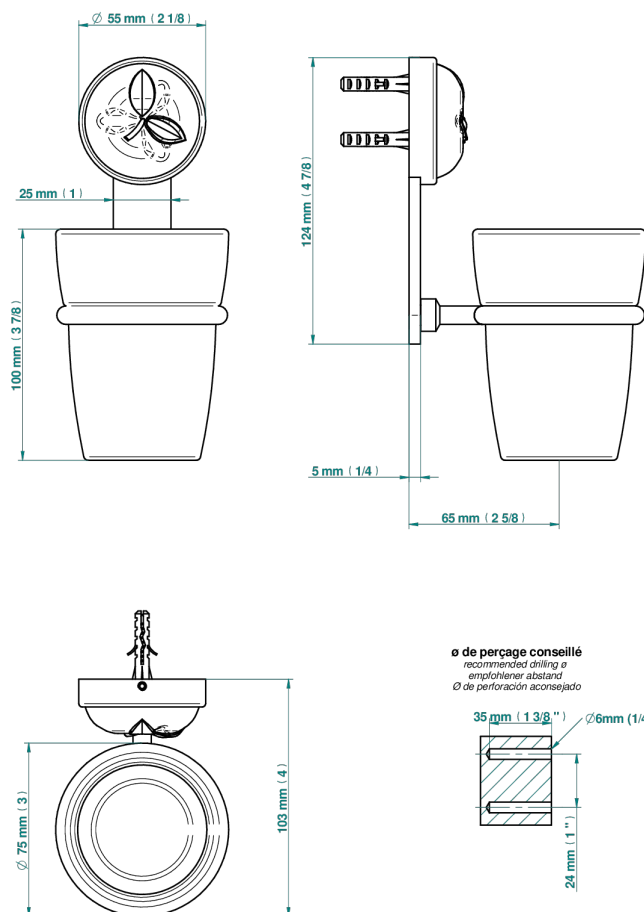

POMME CLEAR SATIN CRYSTAL

A42-536

Wall mounted glass tumbler and holder

CHARACTERISTIC

- Pomme Clear satin crystal
- Wall mounted glass tumbler and holder

AVAILABLE FINITIONS

Antique nickel - H28
Black ceram - D30
Blush PVD - H62
Brass color PVD - H49
Brown bronze color PVD - F33
Gold color PVD - H52