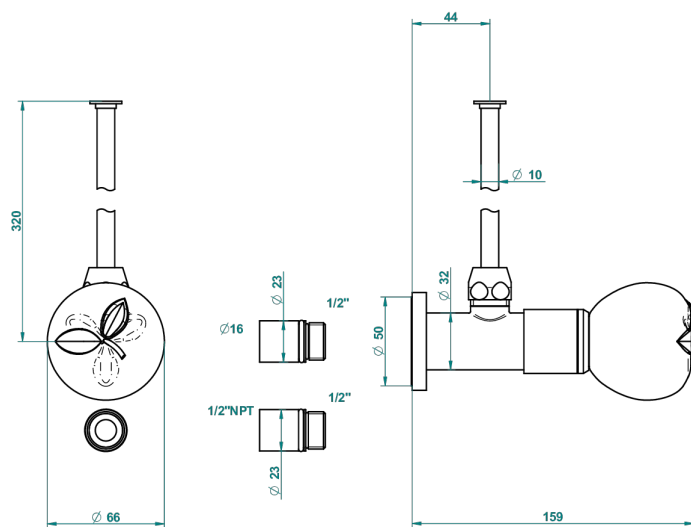

POMME CRISTAL LUSTROSO DORADO

A46-181/SWC

Angle valve with 3/8 toiletsupply quick adaptator set

THG[®]
PARIS

56729

10/07/2015

CARACTERÍSTICAS

- Pomme cristal lustroso dorado
- Angle valve with 3/8 toiletsupply quick adaptator set