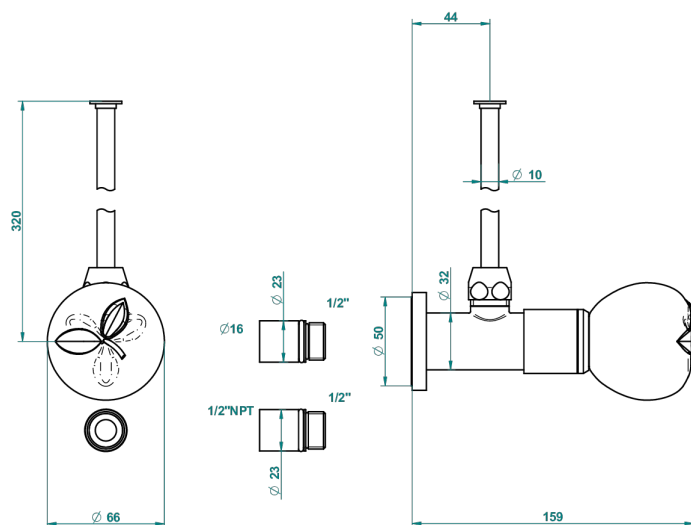

POMME GOLD LUSTER CRYSTAL

A46-181/SWC

Angle supply valve with 3/8" adaptor set for toilet

THG[®]
PARIS

56729

10/07/2015

CHARACTERISTIC

- Pomme Gold luster crystal
- Angle supply valve with 3/8" adaptor set for toilet